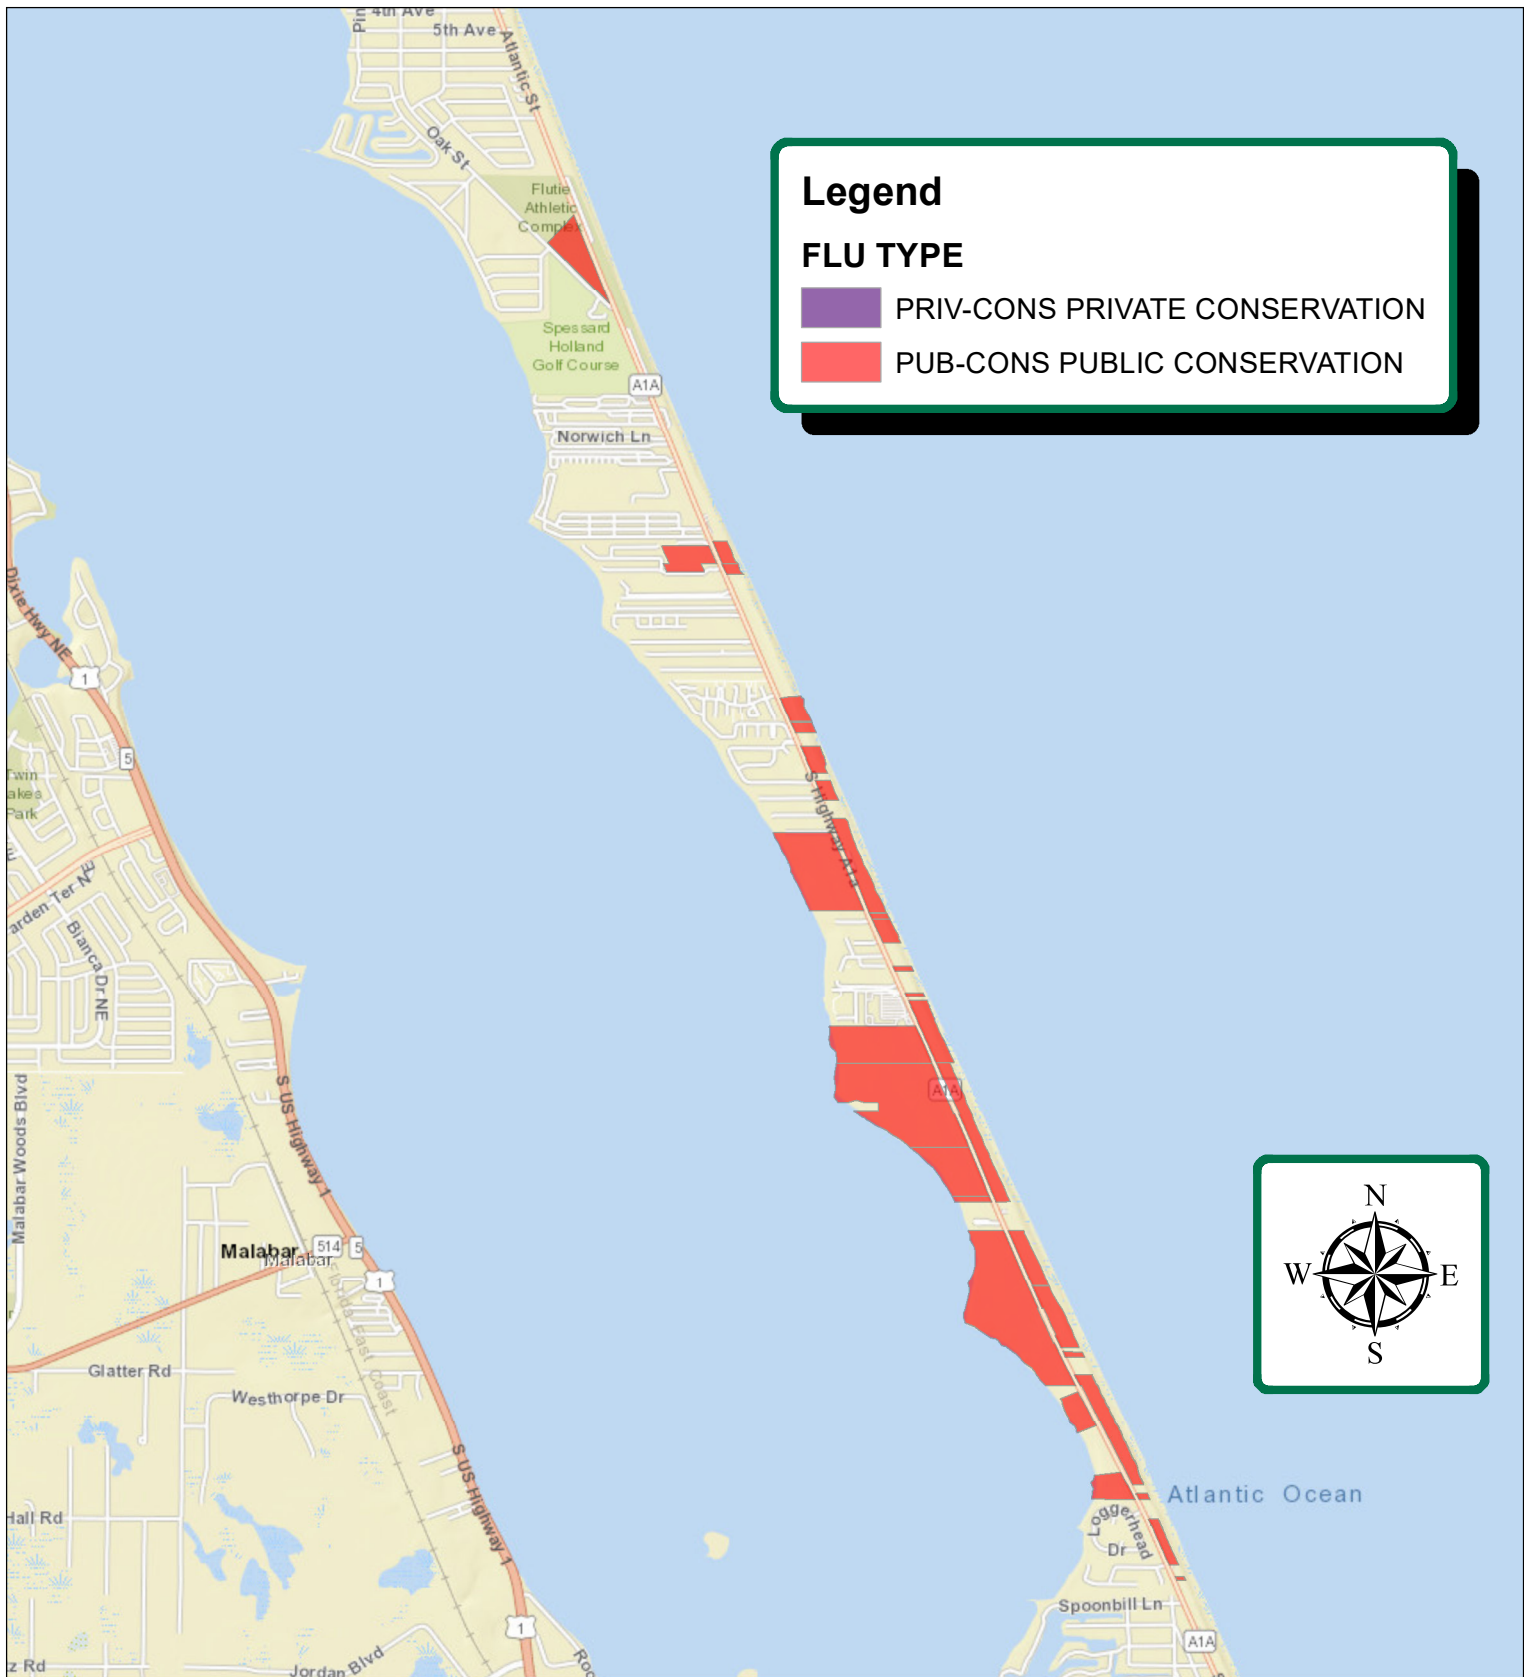

Area of Critical State Concern Map

Legend

FLU TYPE

- PRIV-CONS PRIVATE CONSERVATION
- PUB-CONS PUBLIC CONSERVATION

Future Land Use Conservation Areas

Legend

FLU TYPE

- PRIV-CONS PRIVATE CONSERVATION
- PUB-CONS PUBLIC CONSERVATION

Future Land Use Conservation Areas

Legend

FLU TYPE

- PRIV-CONS PRIVATE CONSERVATION
- PUB-CONS PUBLIC CONSERVATION

Future Land Use Conservation Areas