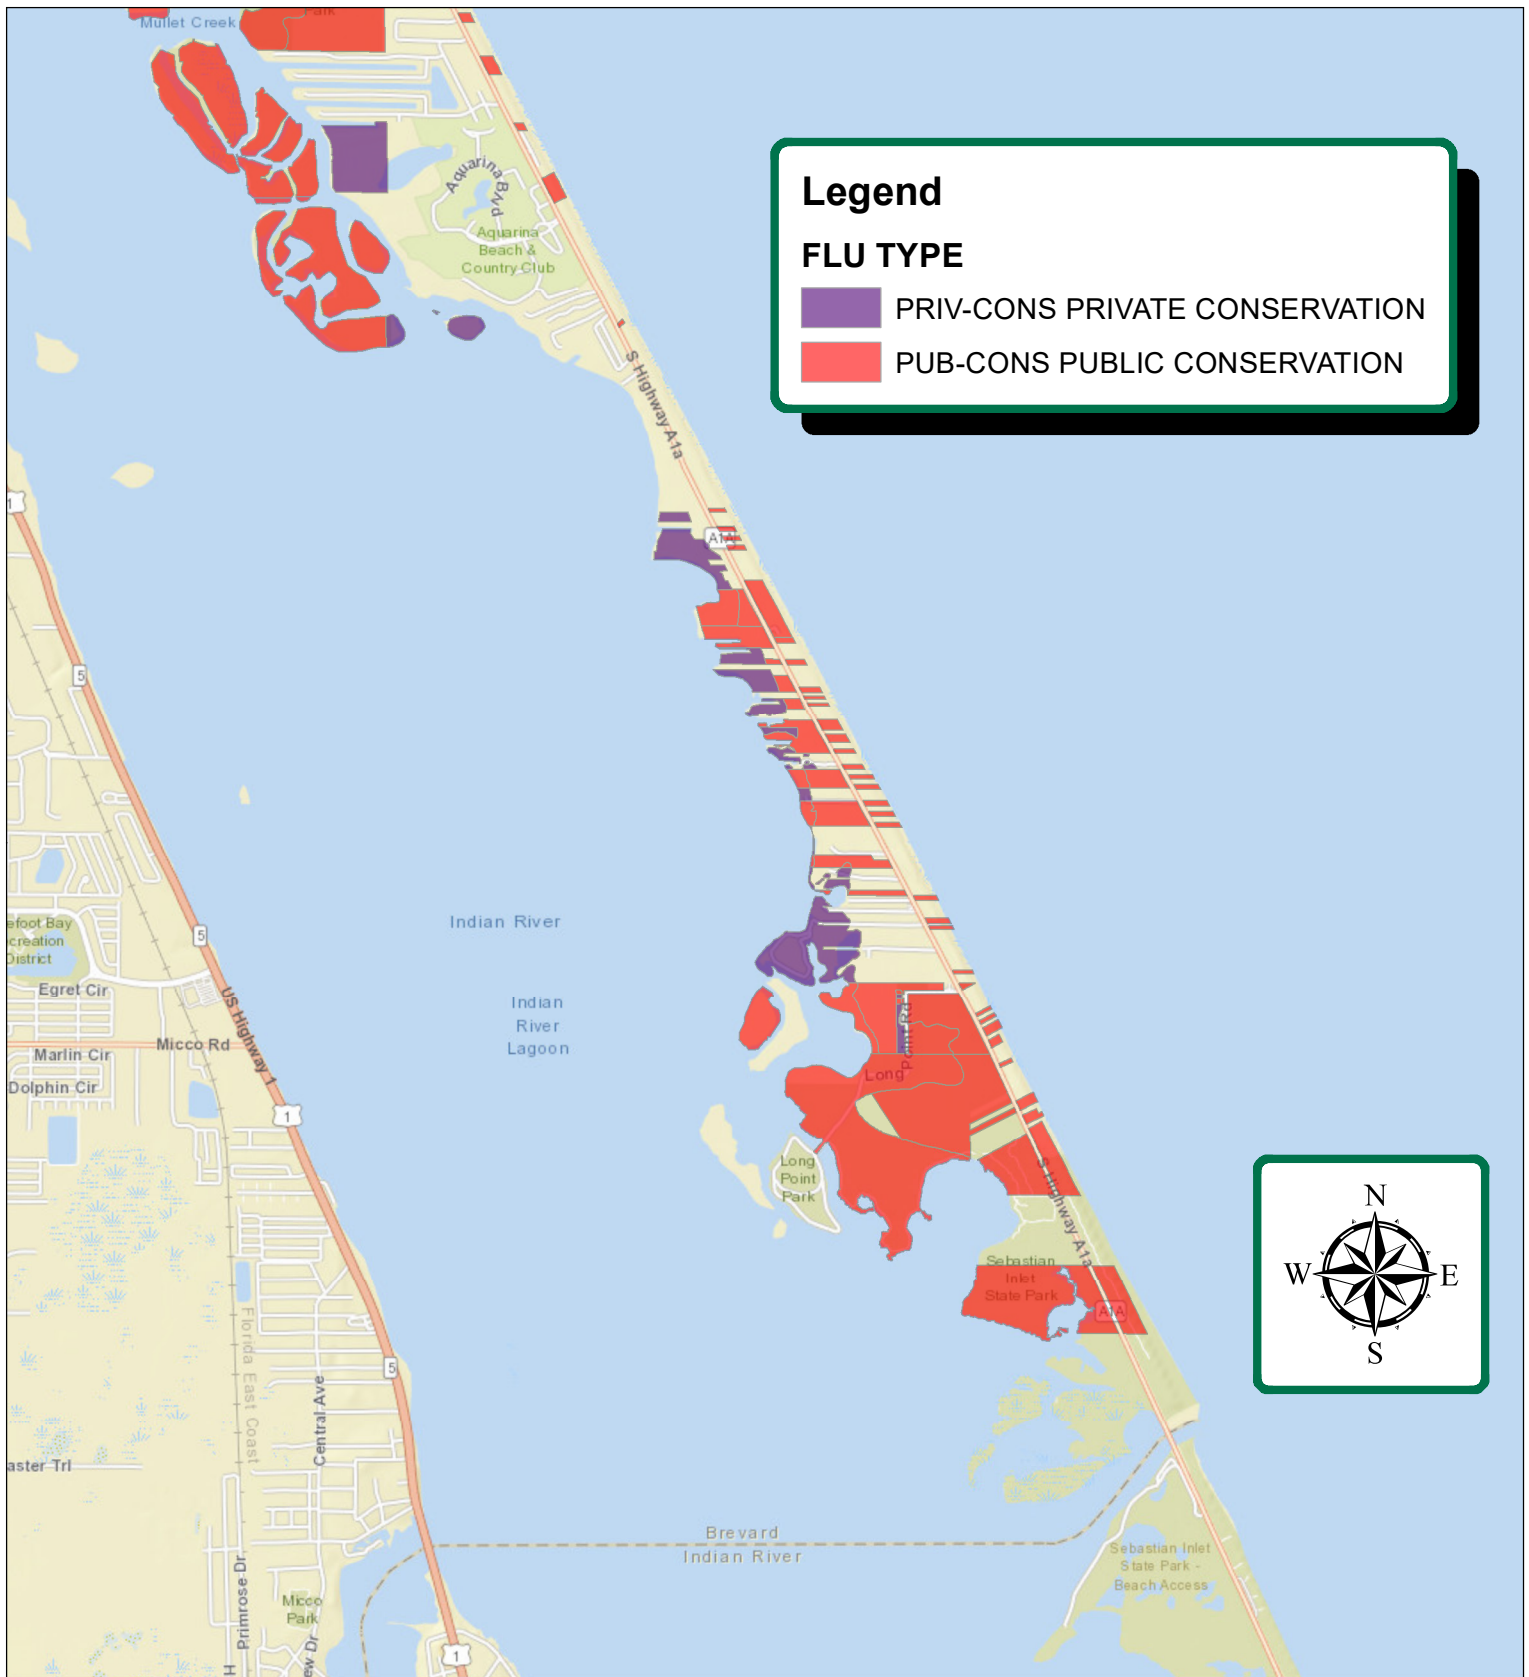

Area of Critical State Concern Map

Legend

FLU TYPE

- PRIV-CONS PRIVATE CONSERVATION
- PUB-CONS PUBLIC CONSERVATION

Future Land Use Conservation Areas

Legend

FLU TYPE

- PRIV-CONS PRIVATE CONSERVATION
- PUB-CONS PUBLIC CONSERVATION

Future Land Use Conservation Areas

Legend

FLU TYPE

- PRIV-CONS PRIVATE CONSERVATION
- PUB-CONS PUBLIC CONSERVATION

Future Land Use Conservation Areas