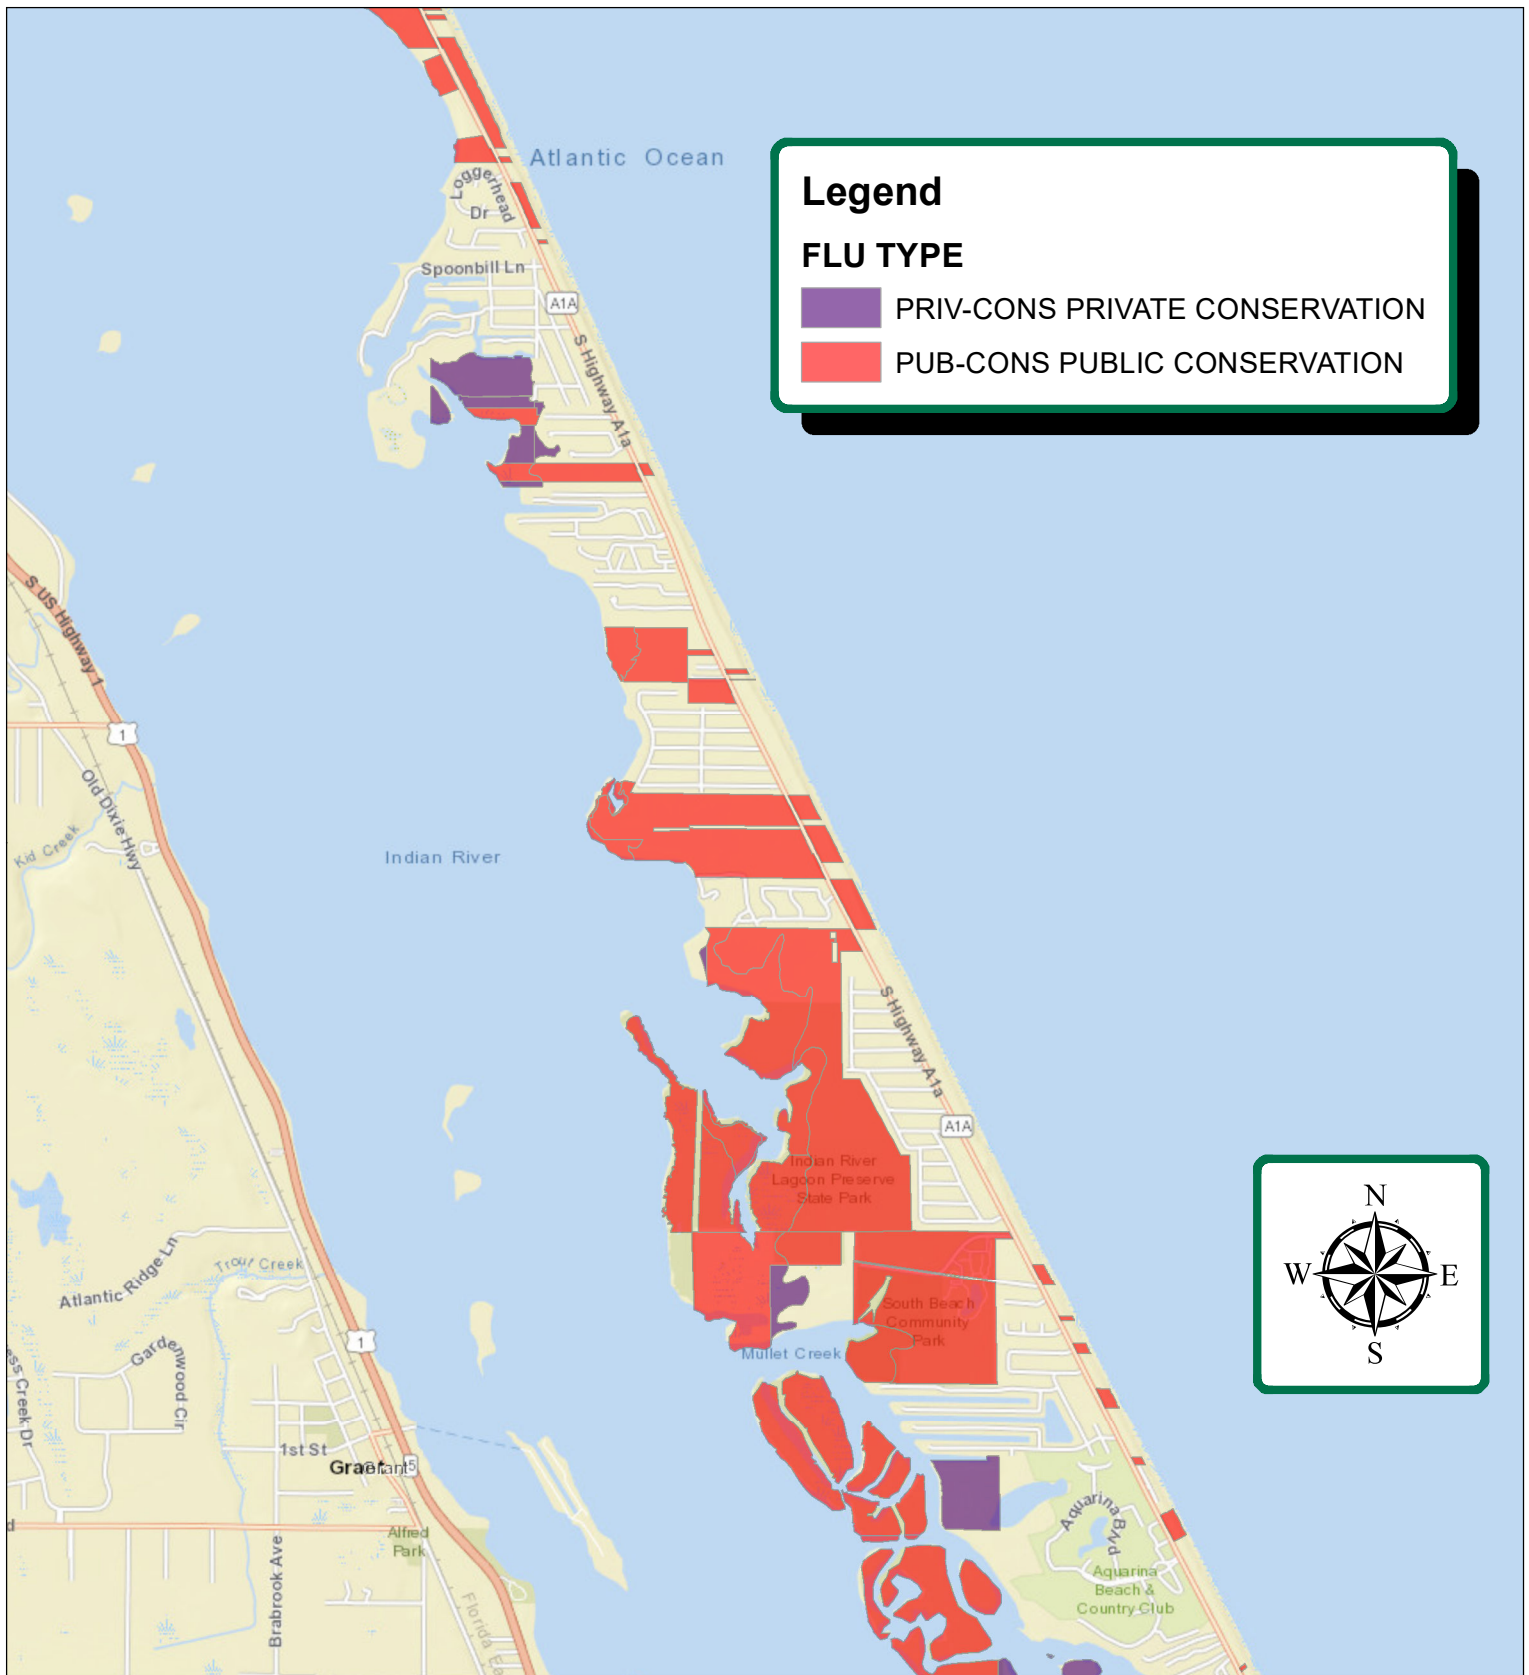

Area of Critical State Concern Map

Legend

FLU TYPE

- PRIV-CONS PRIVATE CONSERVATION
- PUB-CONS PUBLIC CONSERVATION

Future Land Use Conservation Areas

Legend

FLU TYPE

- PRIV-CONS PRIVATE CONSERVATION
- PUB-CONS PUBLIC CONSERVATION

Future Land Use Conservation Areas

Legend

FLU TYPE

- PRIV-CONS PRIVATE CONSERVATION
- PUB-CONS PUBLIC CONSERVATION

Future Land Use Conservation Areas