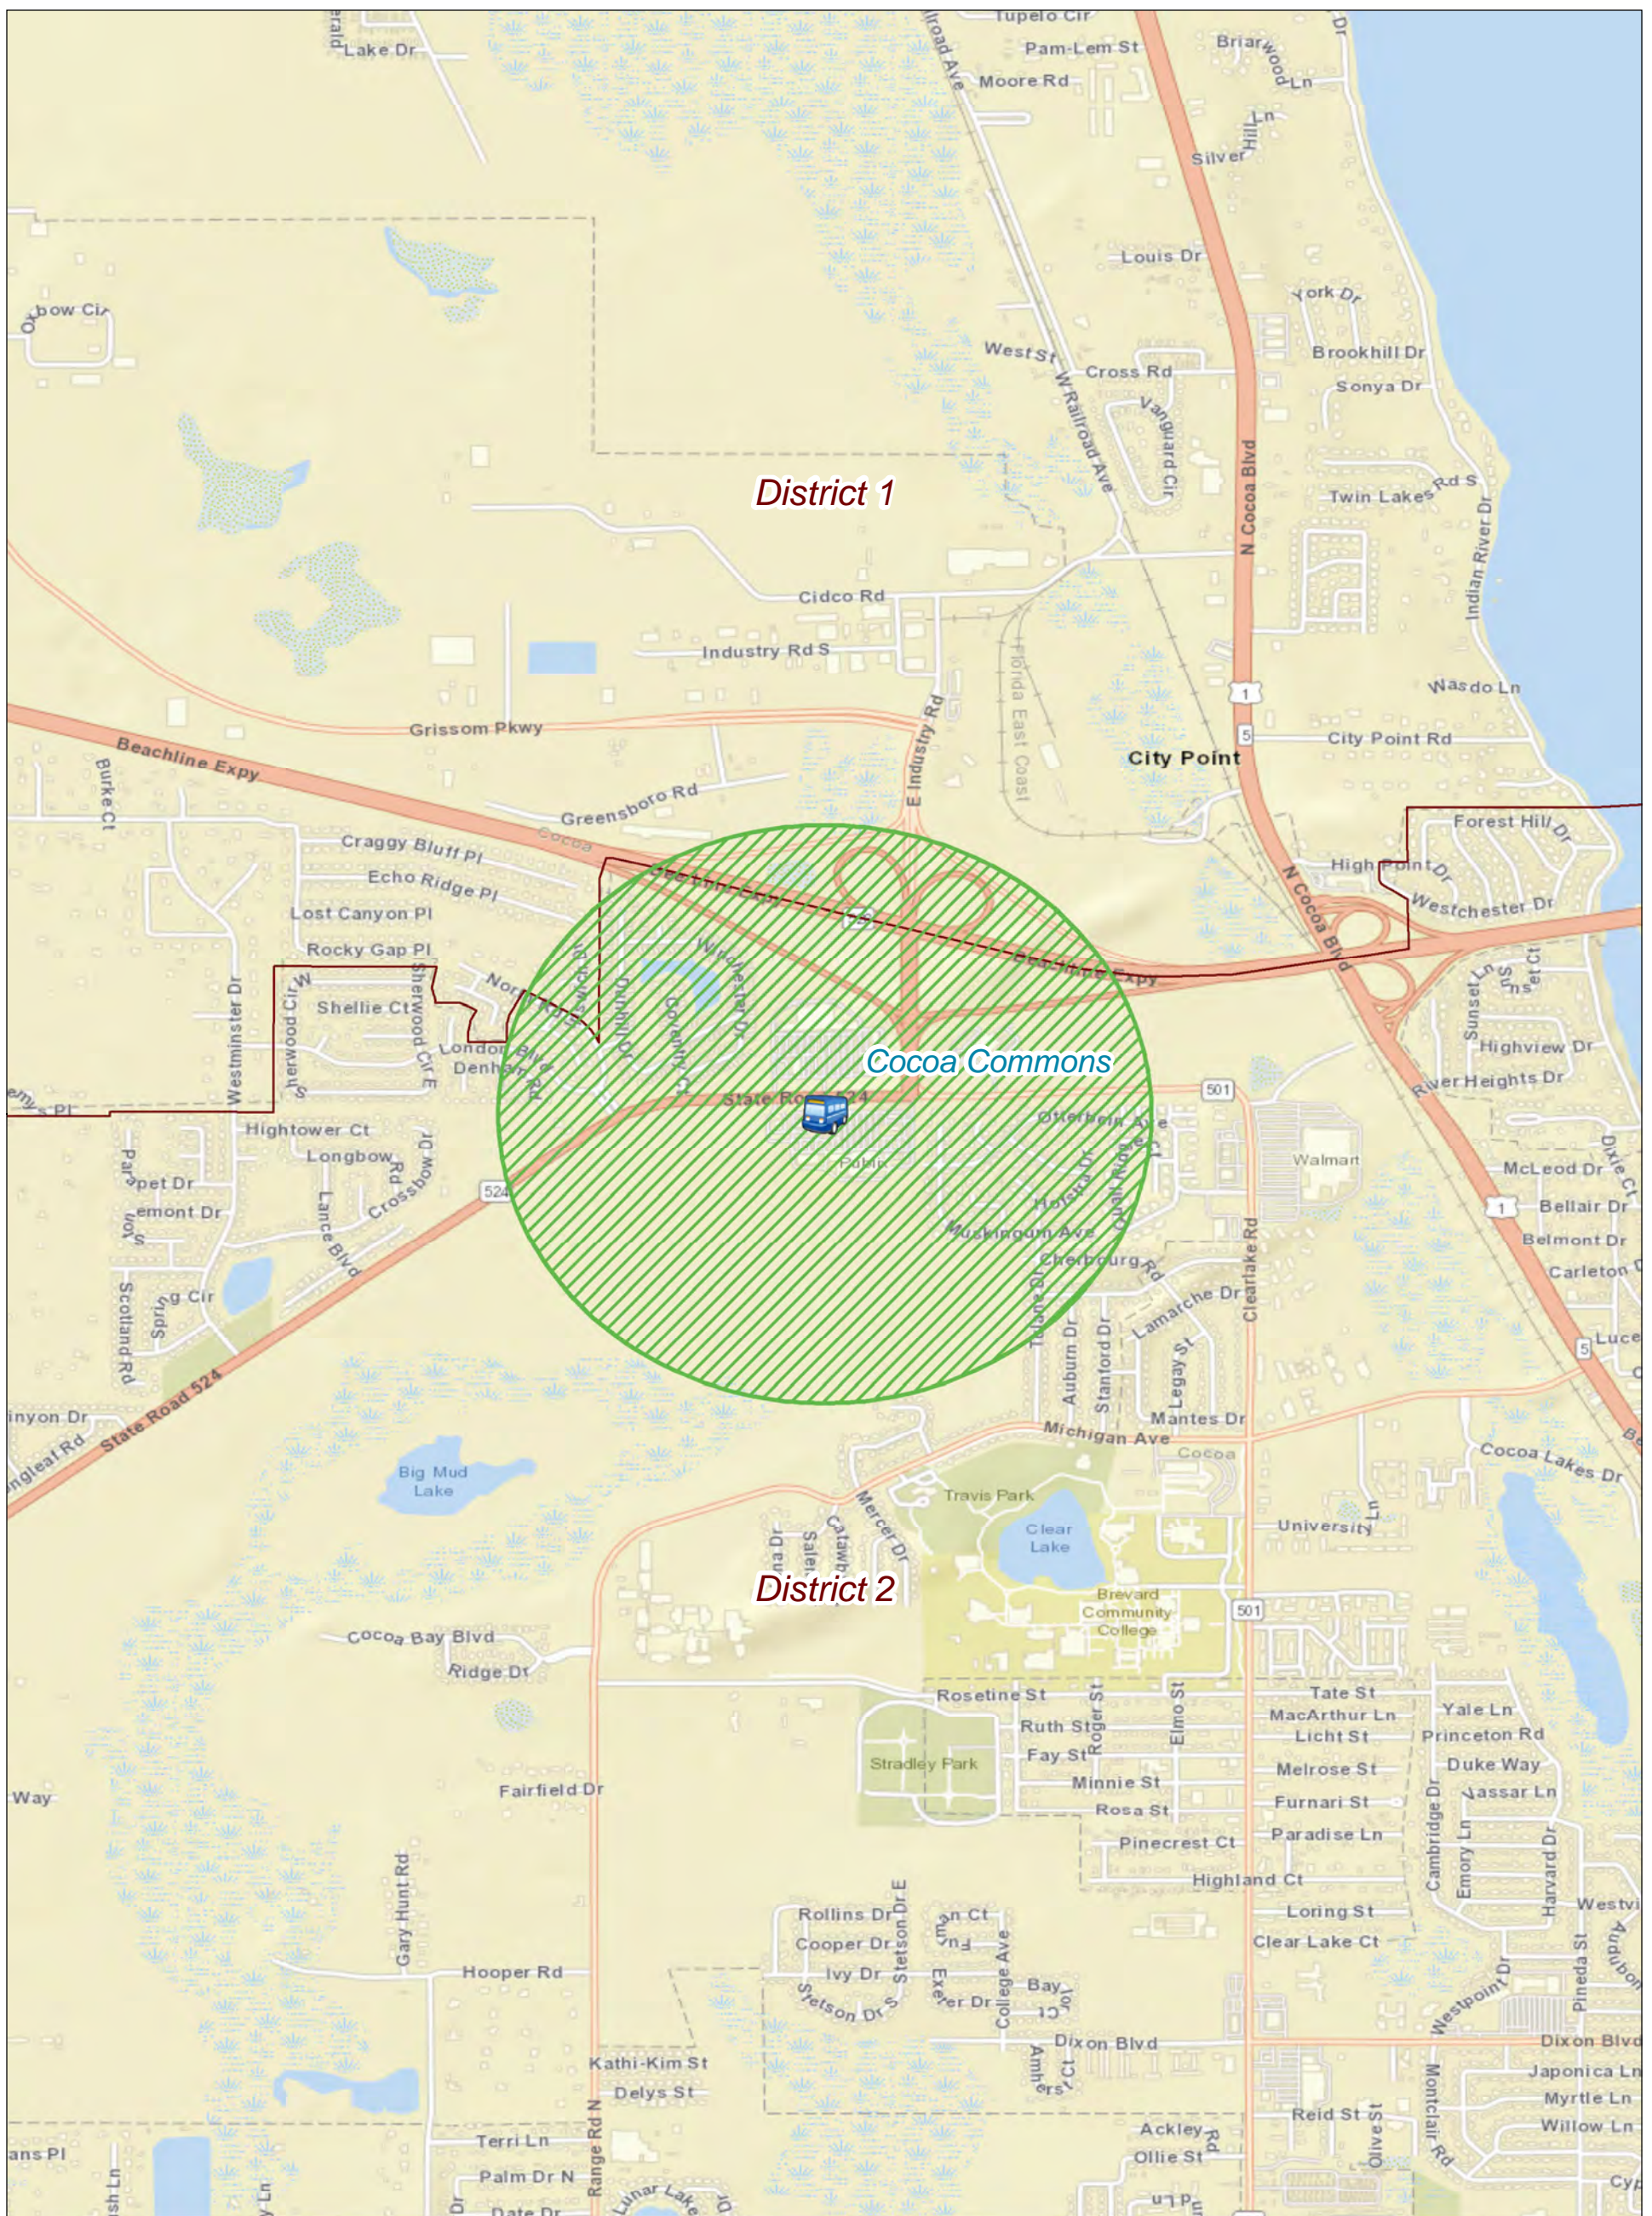

MAJOR TRANSIT STOPS

Legend

-  Major Transit Stop Locations
-  Major Transit Stop Half Mile Buffer
-  Commission Districts

Page Index: Barton Blvd & Cedar St

MAJOR TRANSIT STOPS

Legend

-  Major Transit Stop Locations
-  Major Transit Stop Half Mile Buffer
-  Commission Districts

Page Index: Cocoa Commons

MAJOR TRANSIT STOPS

Page Index: Cocoa Transit Center

Legend

-  Major Transit Stop Locations
-  Major Transit Stop Half Mile Buffer
-  Commission Districts

MAJOR TRANSIT STOPS

Legend

-  Major Transit Stop Locations
-  Major Transit Stop Half Mile Buffer
-  Commission Districts

Page Index: Eau Gallie Blvd at Canova Beach Park

MAJOR TRANSIT STOPS

Legend

-  Major Transit Stop Locations
-  Major Transit Stop Half Mile Buffer
-  Commission Districts

MAJOR TRANSIT STOPS

Page Index: Wickham Rd & Leisure Way