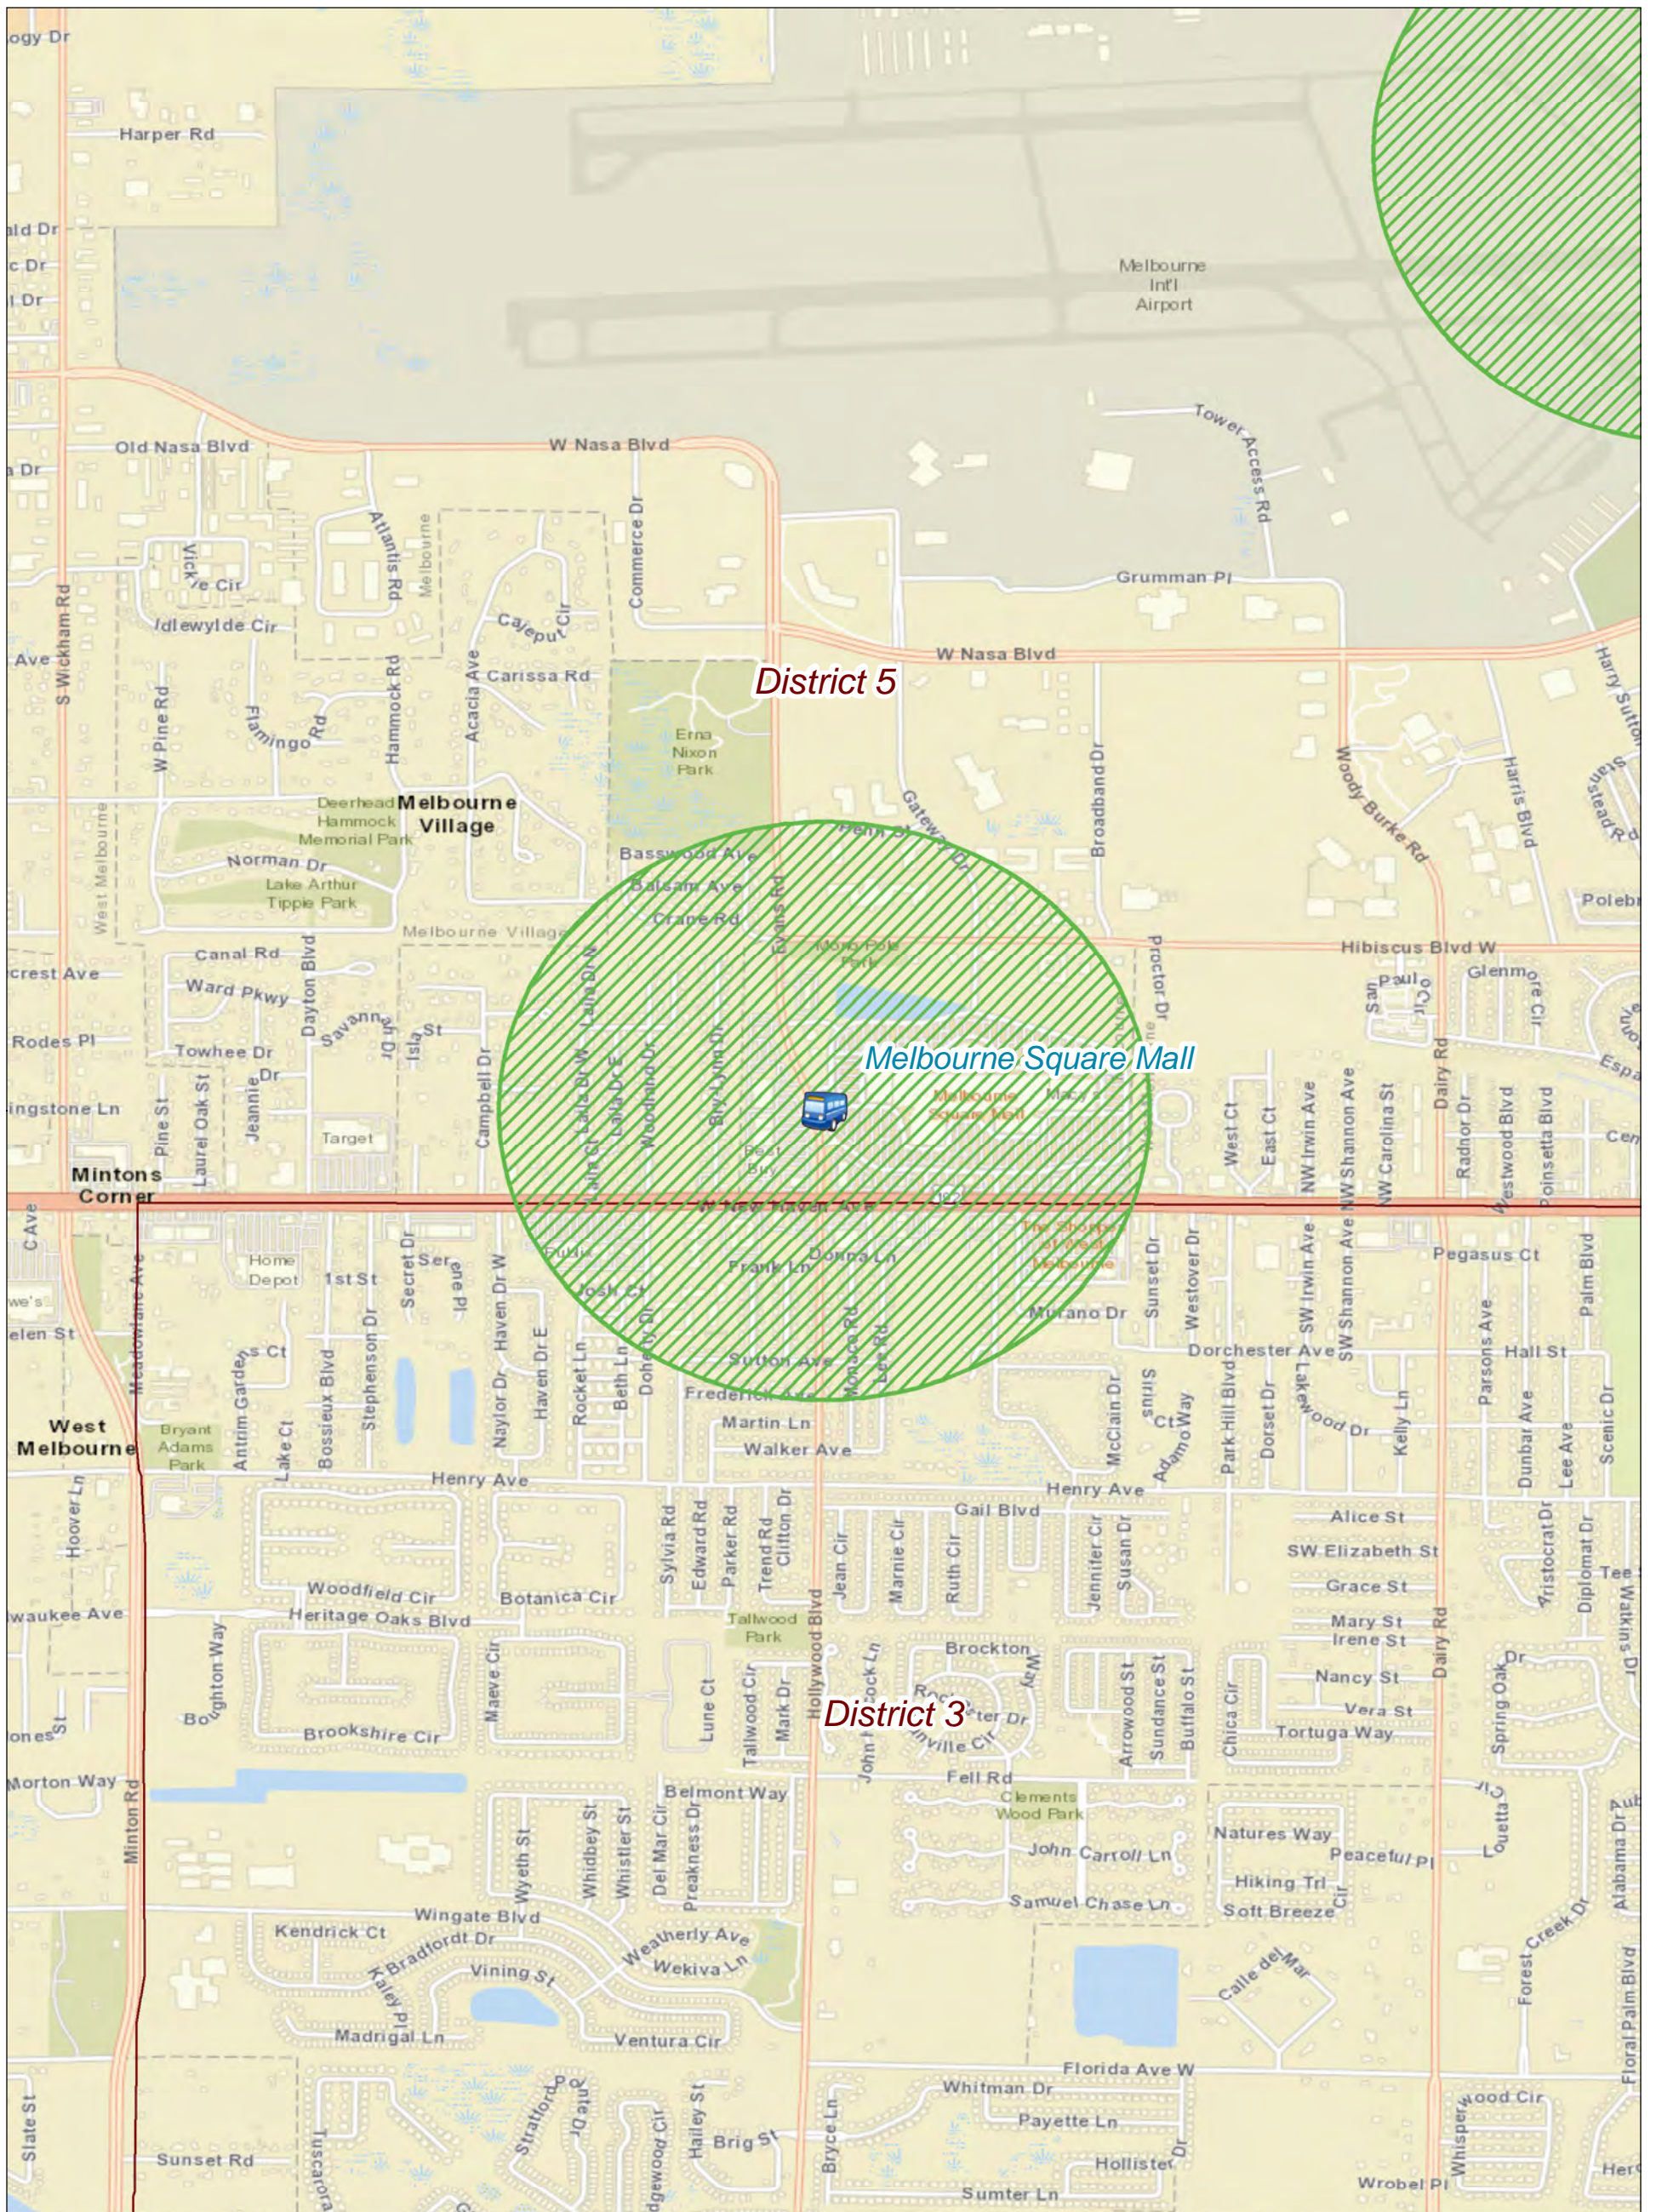

MAJOR TRANSIT STOPS

Legend

- Major Transit Stop Locations
- Major Transit Stop Half Mile Buffer
- Commission Districts

Page Index: Melbourne Square Mall