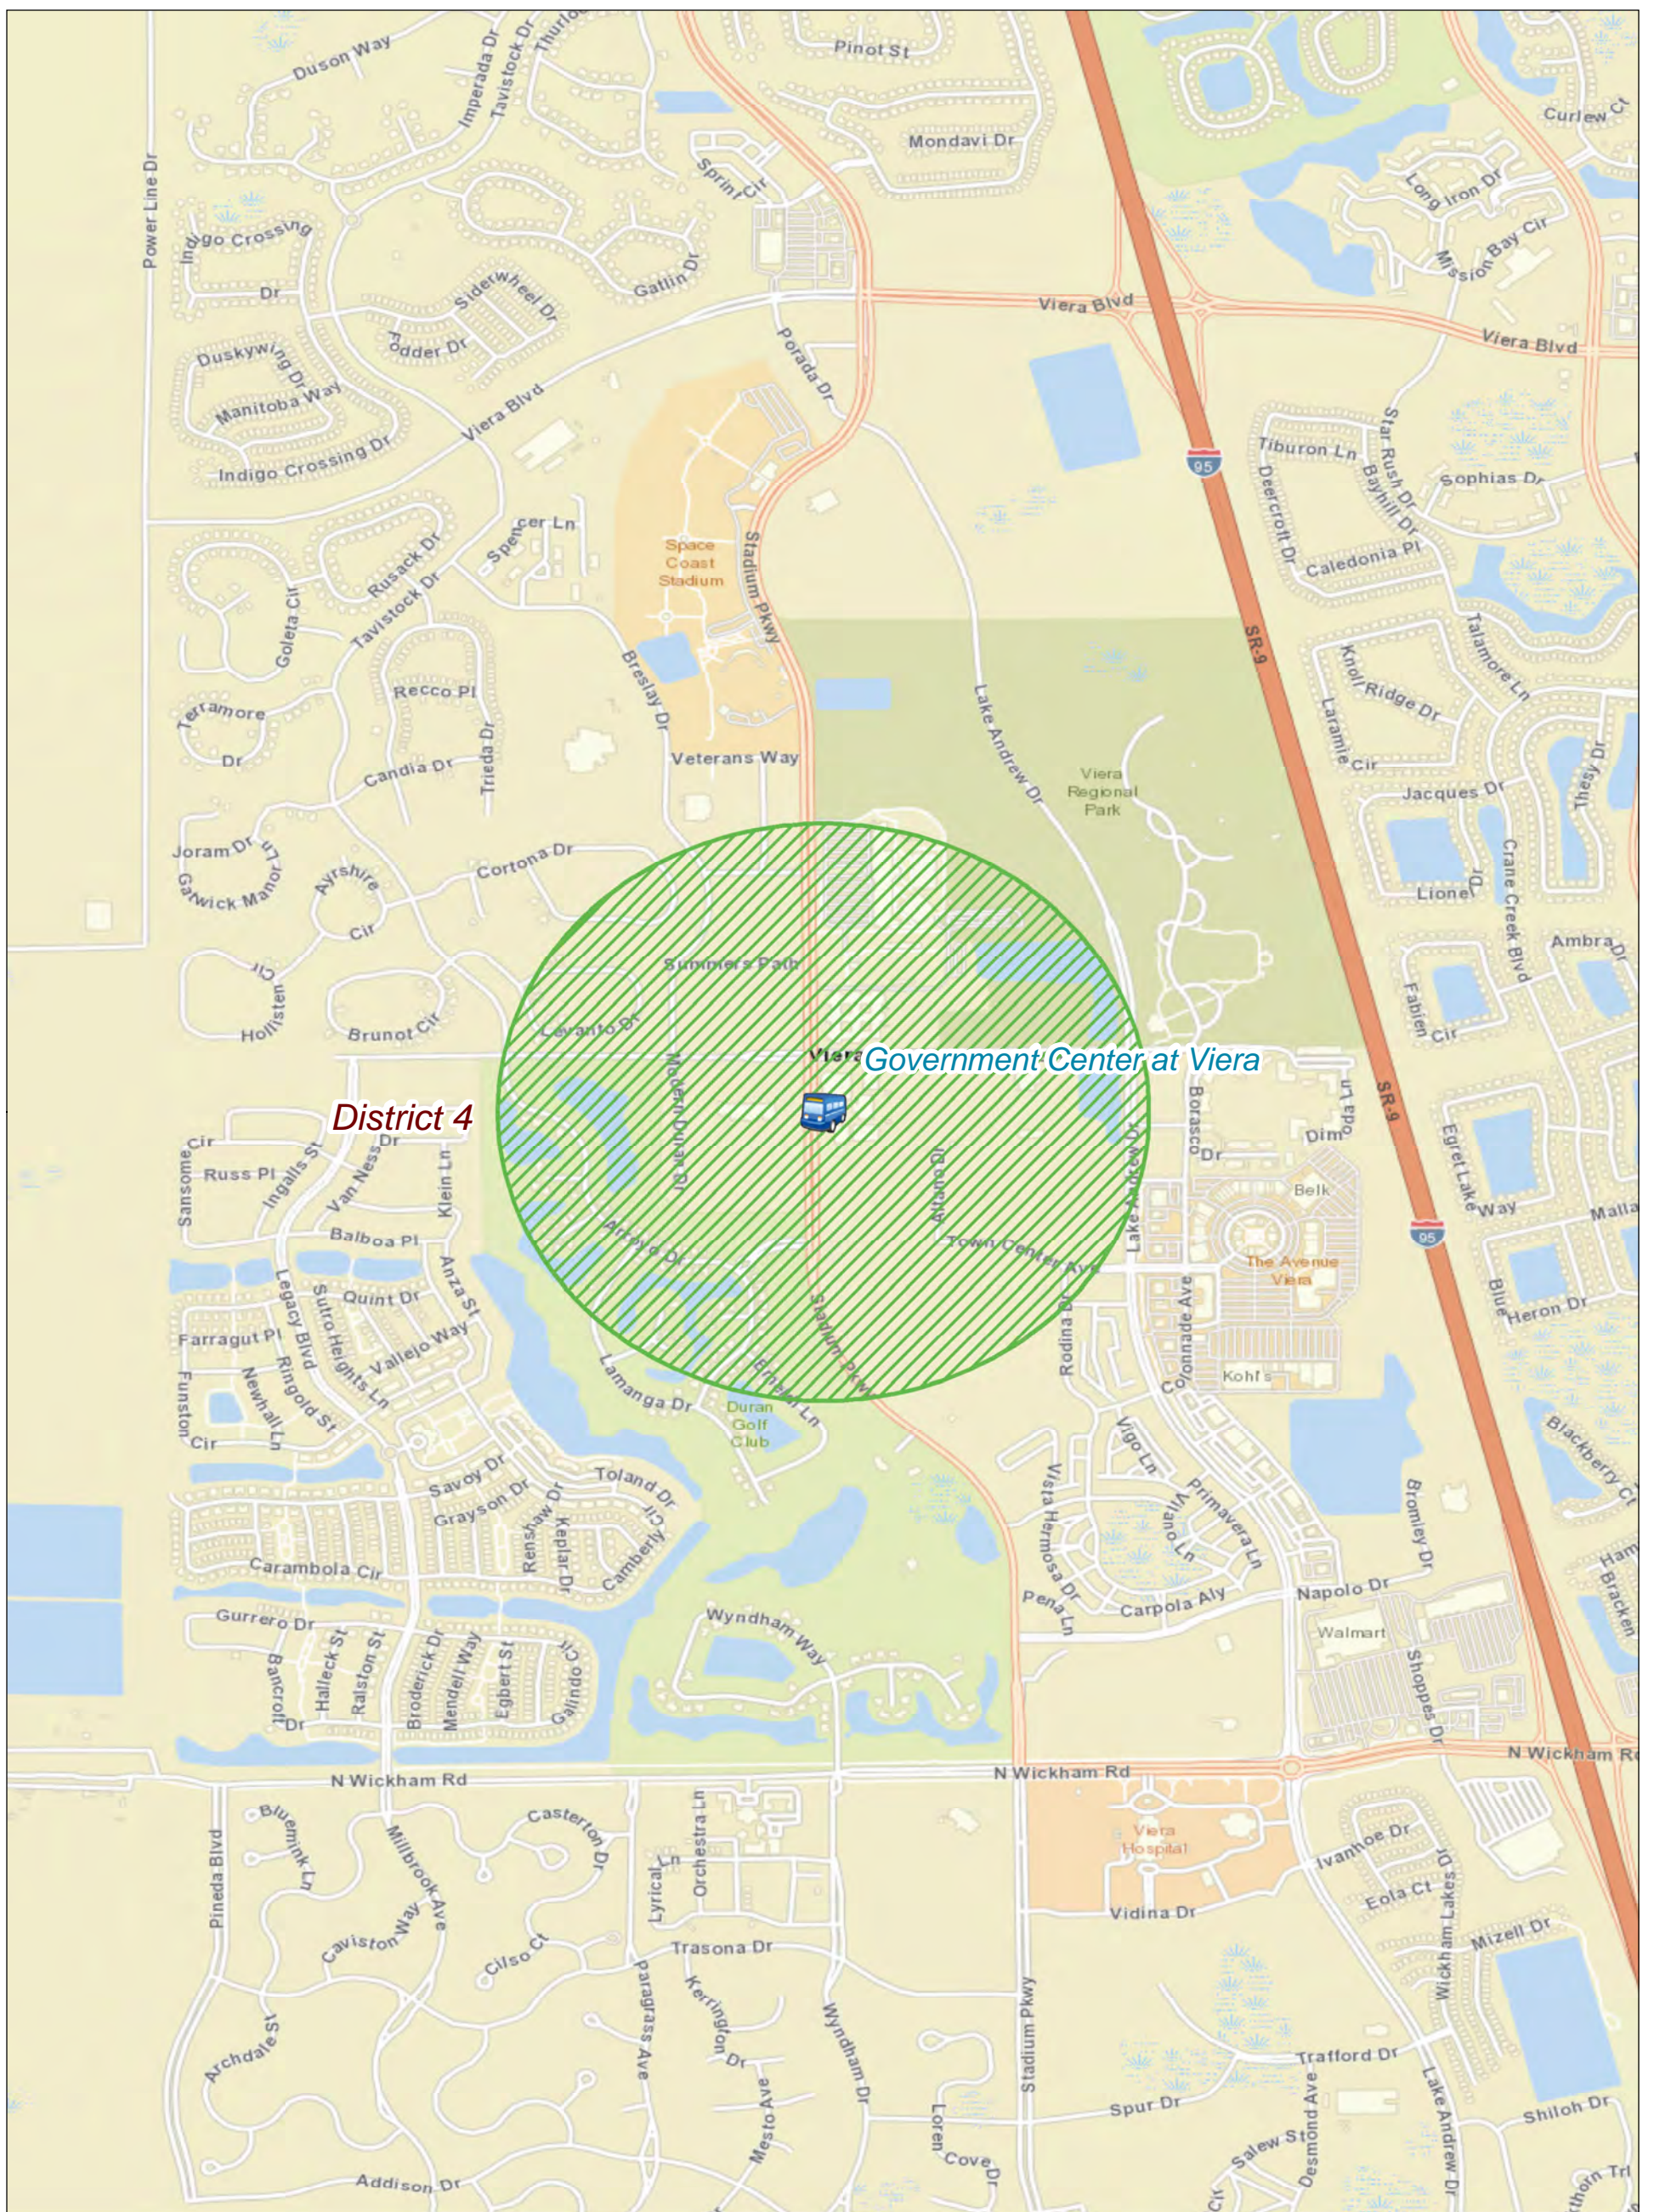

MAJOR TRANSIT STOPS

Legend

-  Major Transit Stop Locations
-  Major Transit Stop Half Mile Buffer
-  Commission Districts

Page Index: Barton Blvd & Cedar St

MAJOR TRANSIT STOPS

Legend

-  Major Transit Stop Locations
-  Major Transit Stop Half Mile Buffer
-  Commission Districts

Page Index: Cocoa Commons

MAJOR TRANSIT STOPS

Page Index: Cocoa Transit Center

Legend

-  Major Transit Stop Locations
-  Major Transit Stop Half Mile Buffer
-  Commission Districts

MAJOR TRANSIT STOPS

Legend

-  Major Transit Stop Locations
-  Major Transit Stop Half Mile Buffer
-  Commission Districts

Page Index: Eau Gallie Blvd at Canova Beach Park

MAJOR TRANSIT STOPS

Legend

-  Major Transit Stop Locations
-  Major Transit Stop Half Mile Buffer
-  Commission Districts

MAJOR TRANSIT STOPS

Page Index: Wickham Rd & Leisure Way