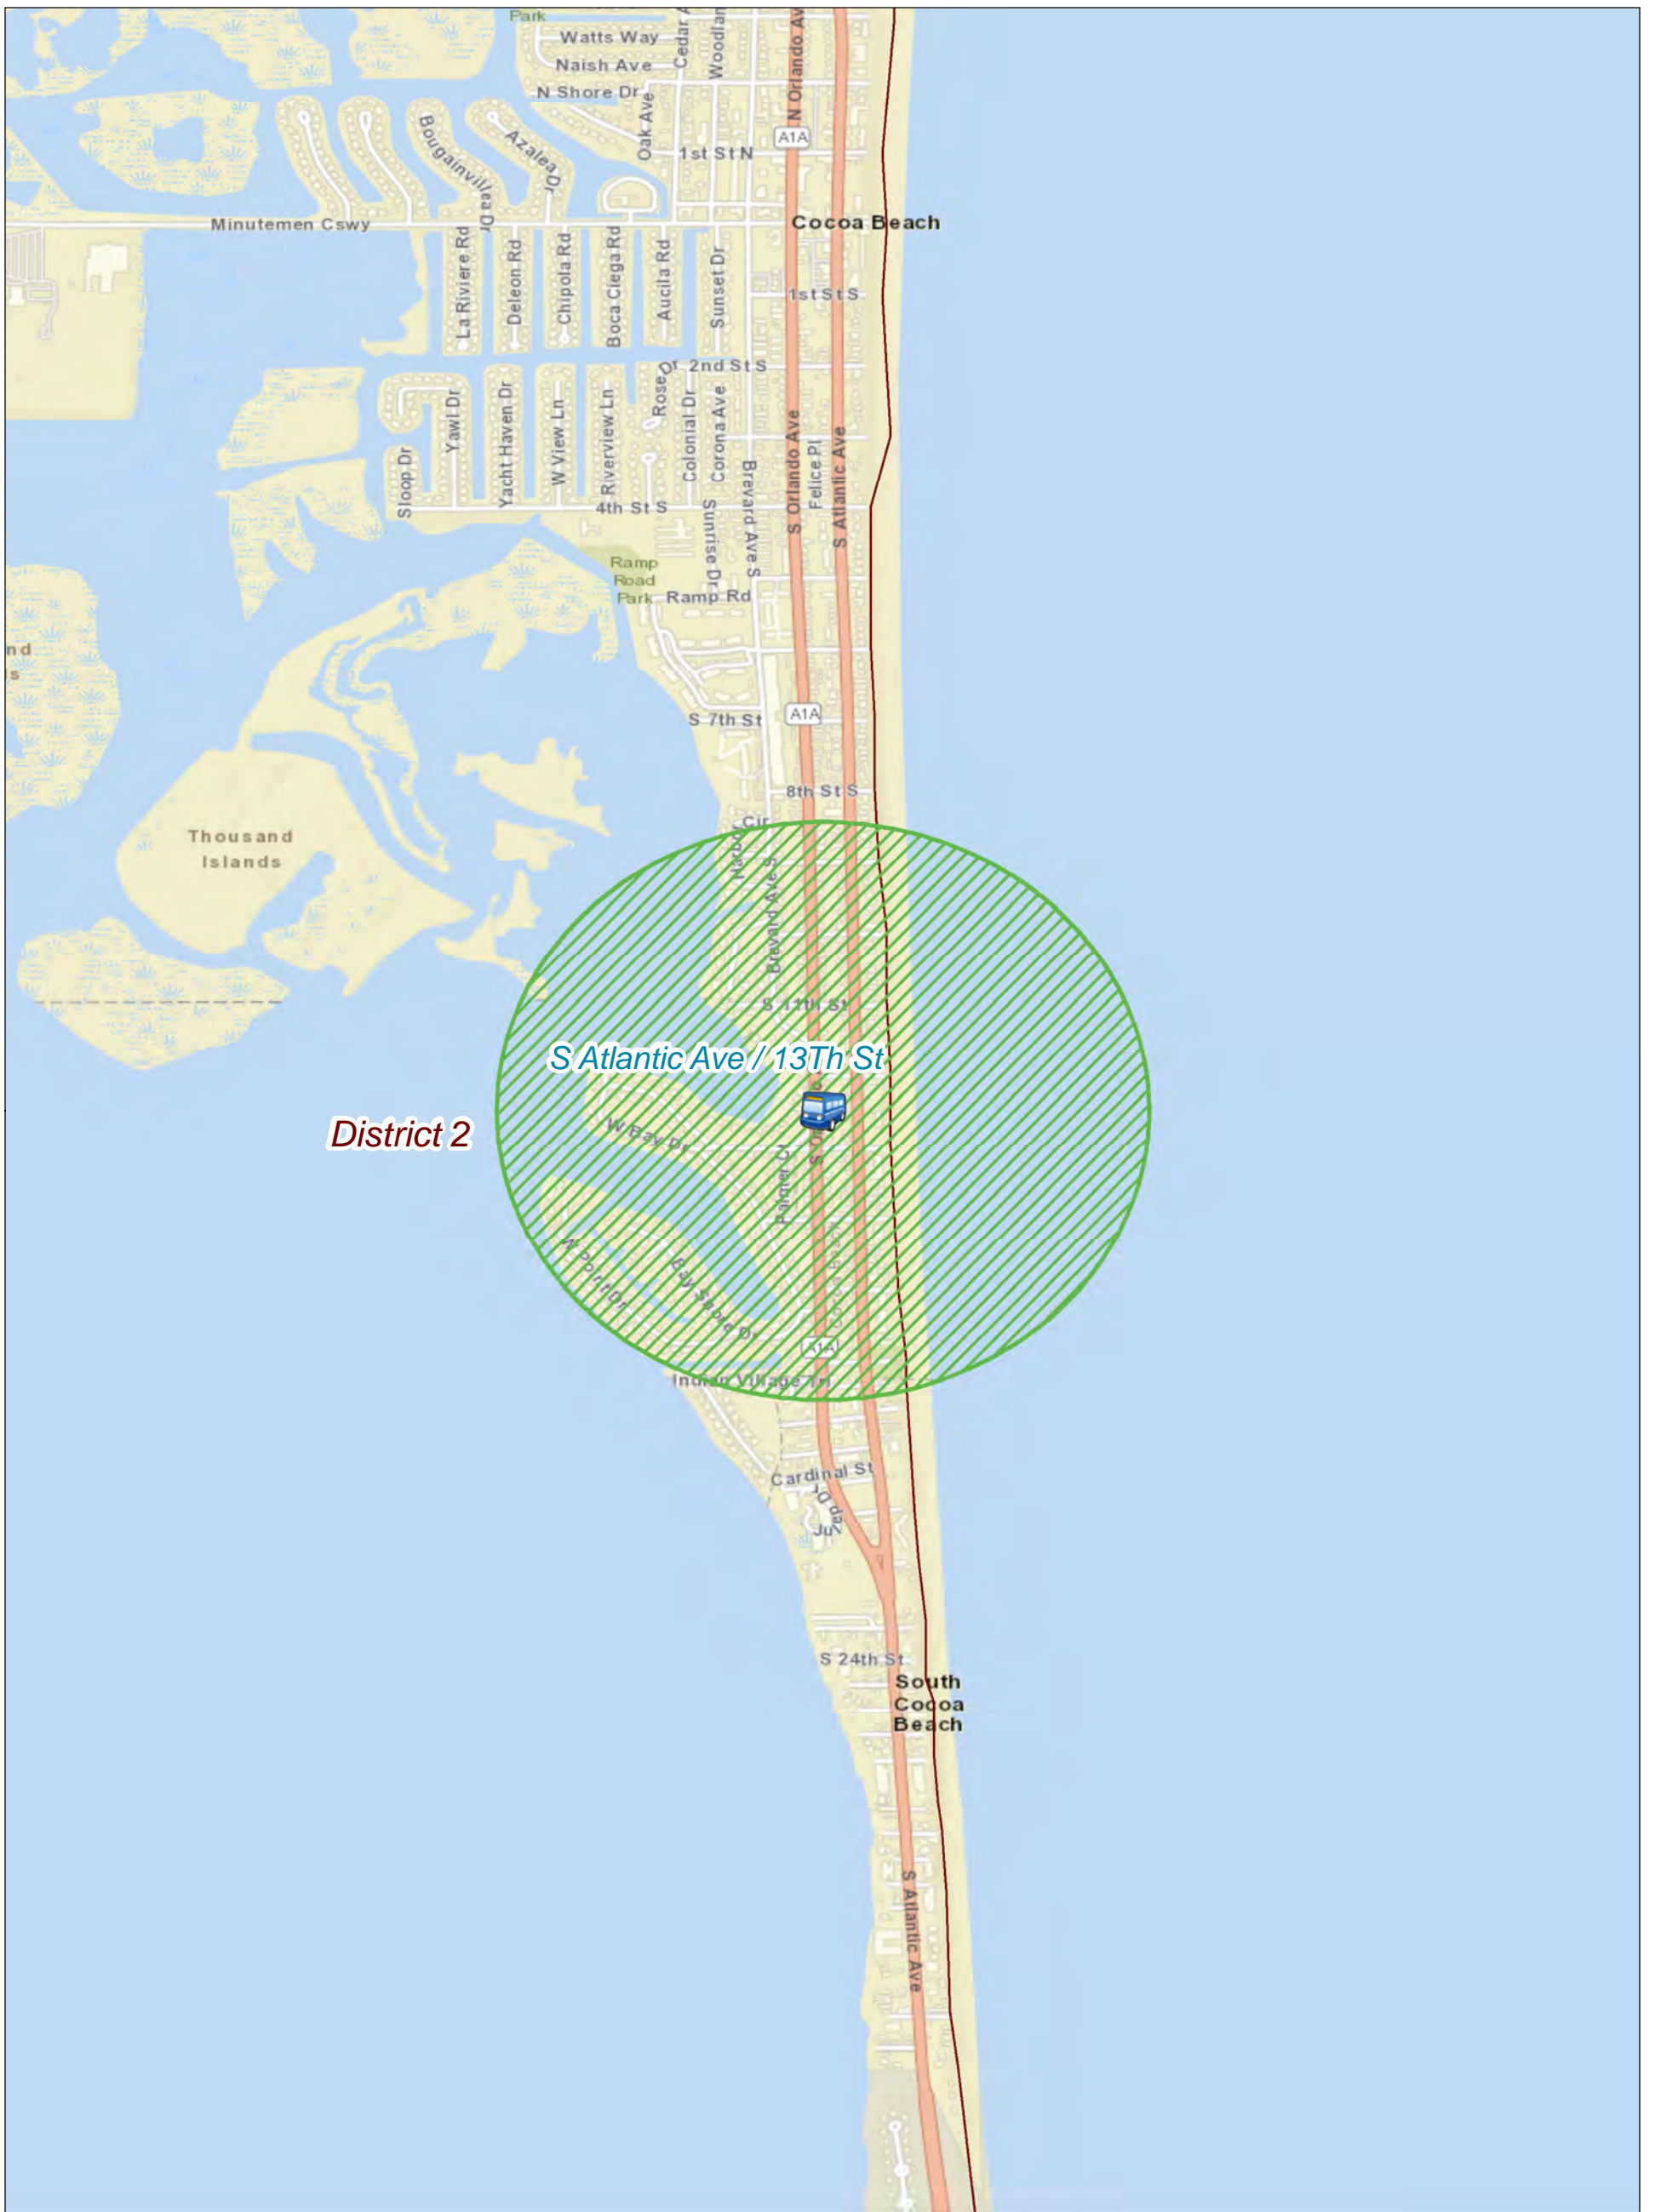

Page Index: Government Center at Viera

MAJOR TRANSIT STOPS

Legend

-  Major Transit Stop Locations
-  Major Transit Stop Half Mile Buffer
-  Commission Districts

Page Index: Hammock Landing

Legend

-  Major Transit Stop Locations
-  Major Transit Stop Half Mile Buffer
-  Commission Districts

MAJOR TRANSIT STOPS

Page Index: Melbourne International Airport

MAJOR TRANSIT STOPS

Legend

-  Major Transit Stop Locations
-  Major Transit Stop Half Mile Buffer
-  Commission Districts

Page Index: Melbourne Square Mall

Legend

-  Major Transit Stop Locations
-  Major Transit Stop Half Mile Buffer
-  Commission Districts

MAJOR TRANSIT STOPS

Page Index: Merritt Square Mall

MAJOR TRANSIT STOPS

Legend

-  Major Transit Stop Locations
-  Major Transit Stop Half Mile Buffer
-  Commission Districts

Page Index: S Atlantic Ave / 13Th St

MAJOR TRANSIT STOPS

Legend

-  Major Transit Stop Locations
-  Major Transit Stop Half Mile Buffer
-  Commission Districts

Page Index: Shepard Park

MAJOR TRANSIT STOPS

Legend