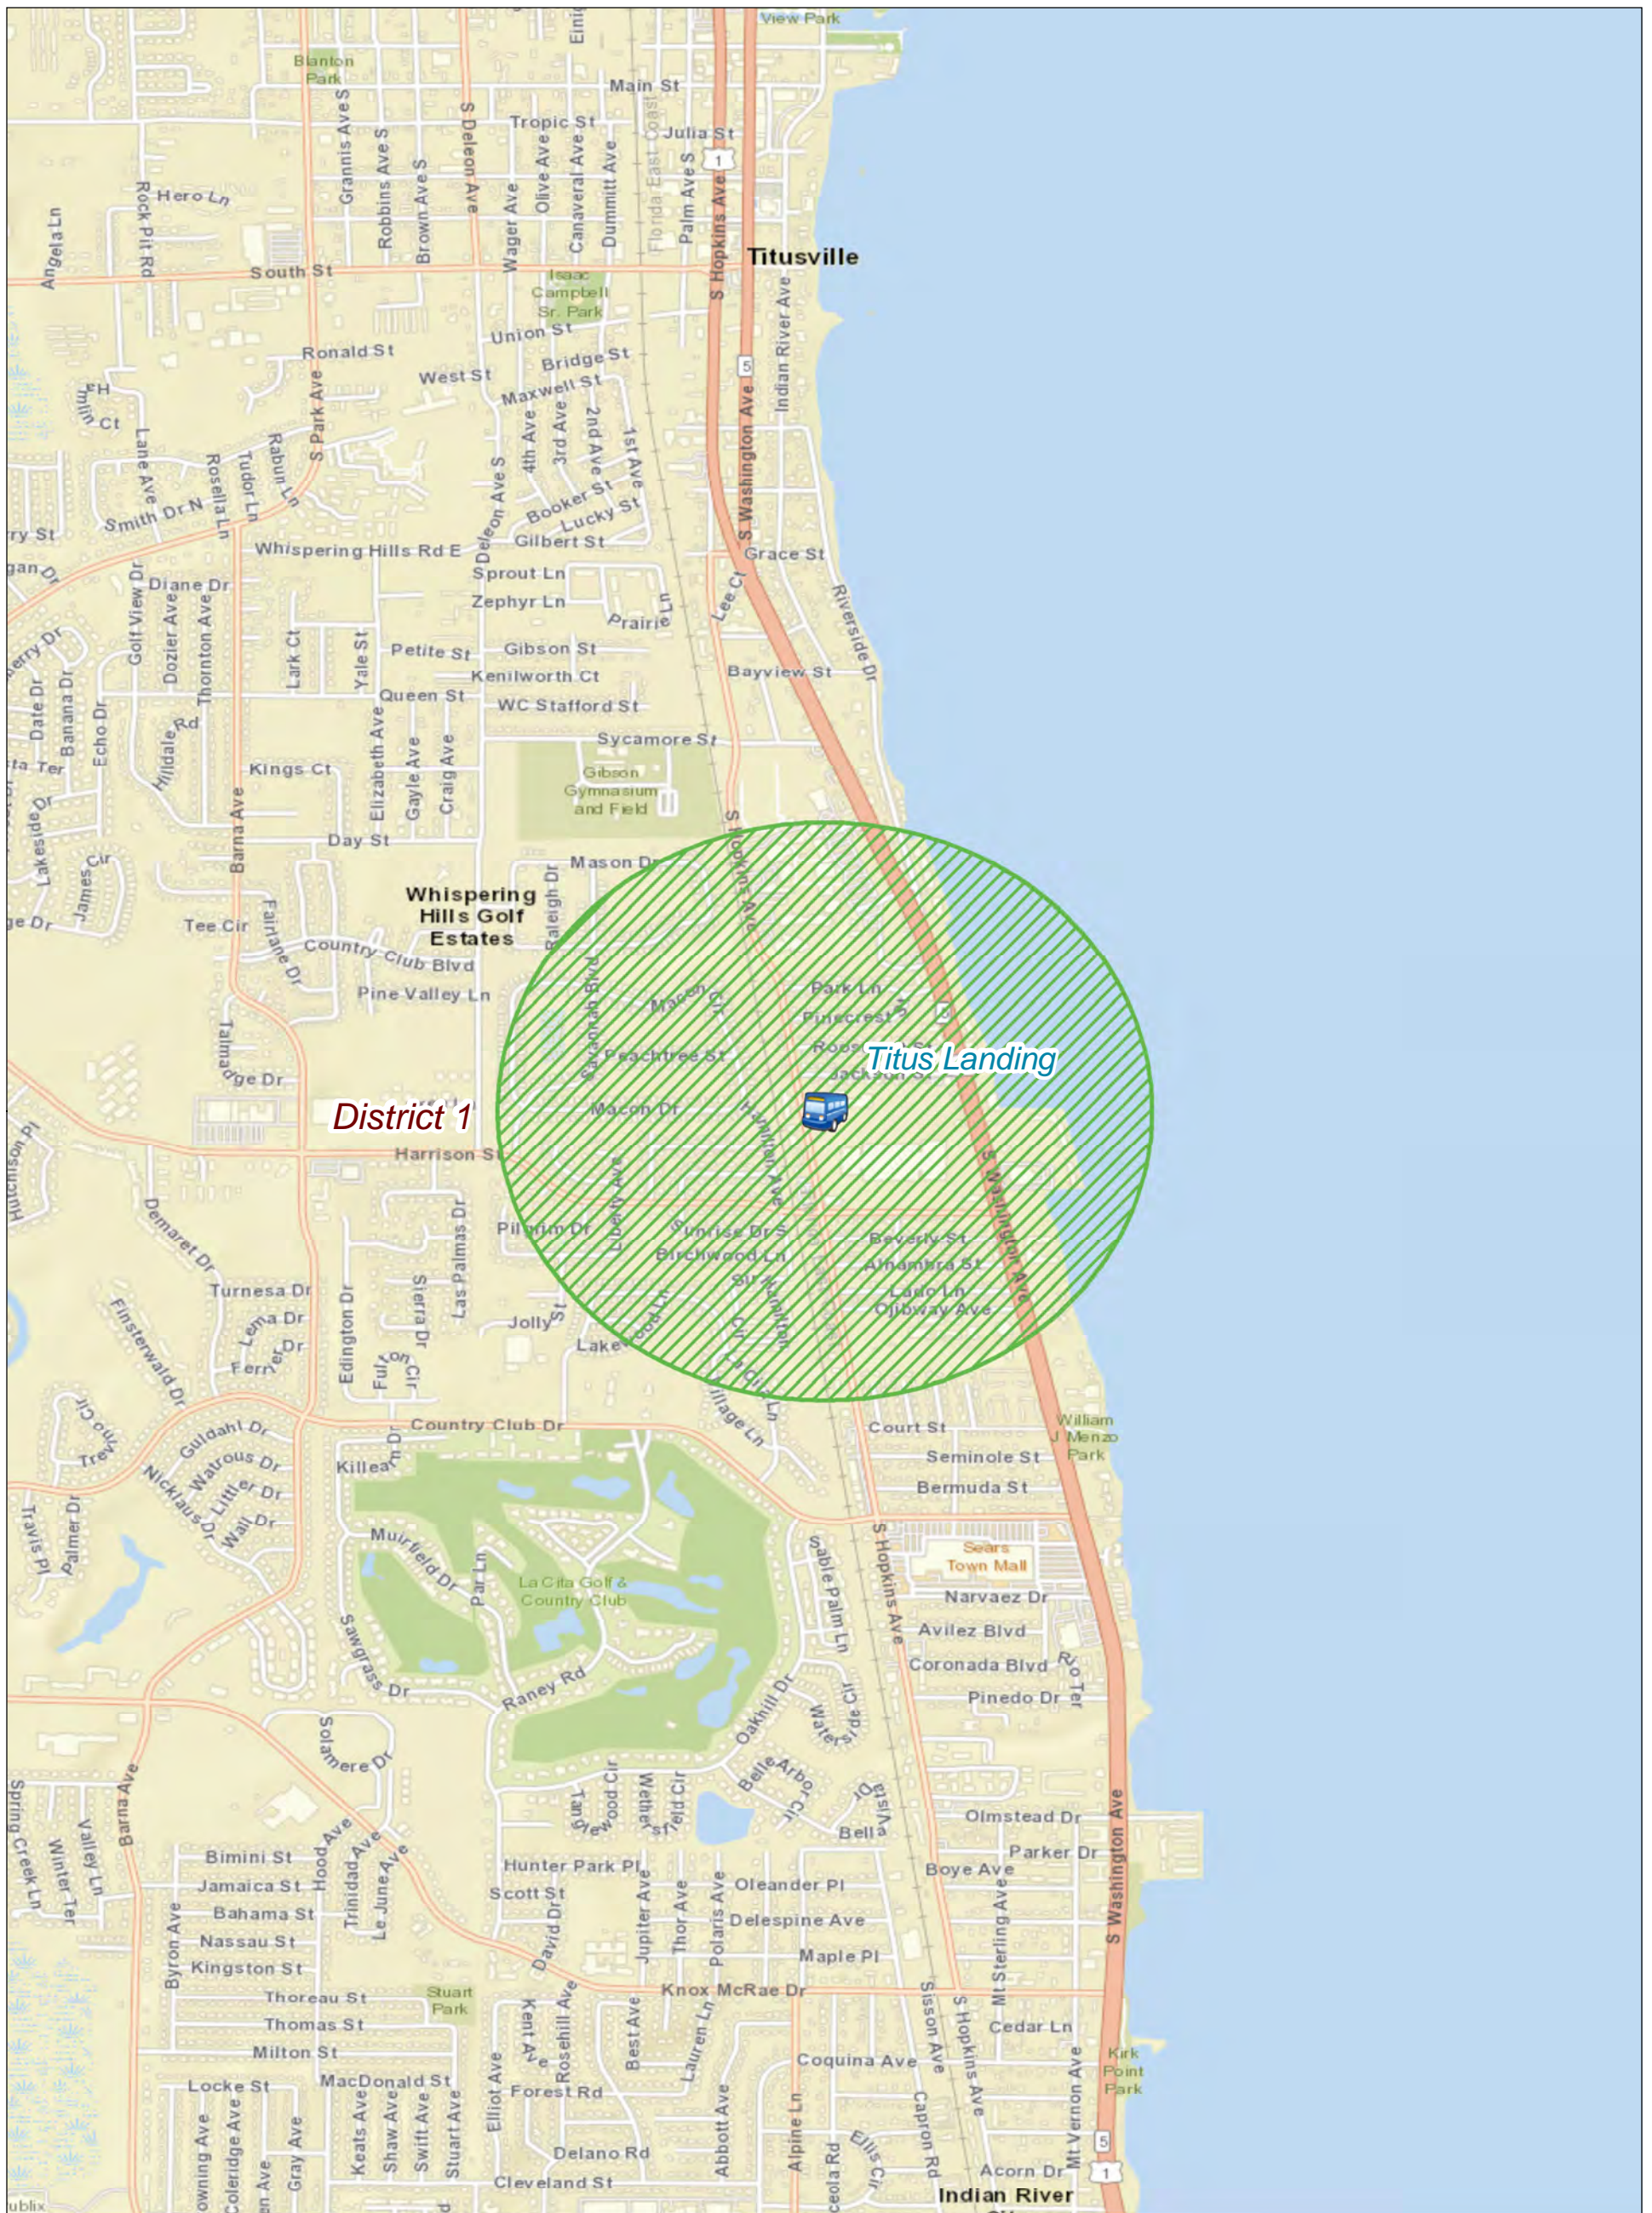

Legend

-  Major Transit Stop Locations
-  Major Transit Stop Half Mile Buffer
-  Commission Districts

MAJOR TRANSIT STOPS

Page Index: Merritt Square Mall

MAJOR TRANSIT STOPS

Legend

-  Major Transit Stop Locations
-  Major Transit Stop Half Mile Buffer
-  Commission Districts

Page Index: S Atlantic Ave / 13Th St

MAJOR TRANSIT STOPS

Legend

-  Major Transit Stop Locations
-  Major Transit Stop Half Mile Buffer
-  Commission Districts

Page Index: Shepard Park

MAJOR TRANSIT STOPS

Legend

-  Major Transit Stop Locations
-  Major Transit Stop Half Mile Buffer
-  Commission Districts

Page Index: Titus Landing

Legend

-  Major Transit Stop Locations
-  Major Transit Stop Half Mile Buffer
-  Commission Districts

MAJOR TRANSIT STOPS

Page Index: Wickham Rd & Leisure Way