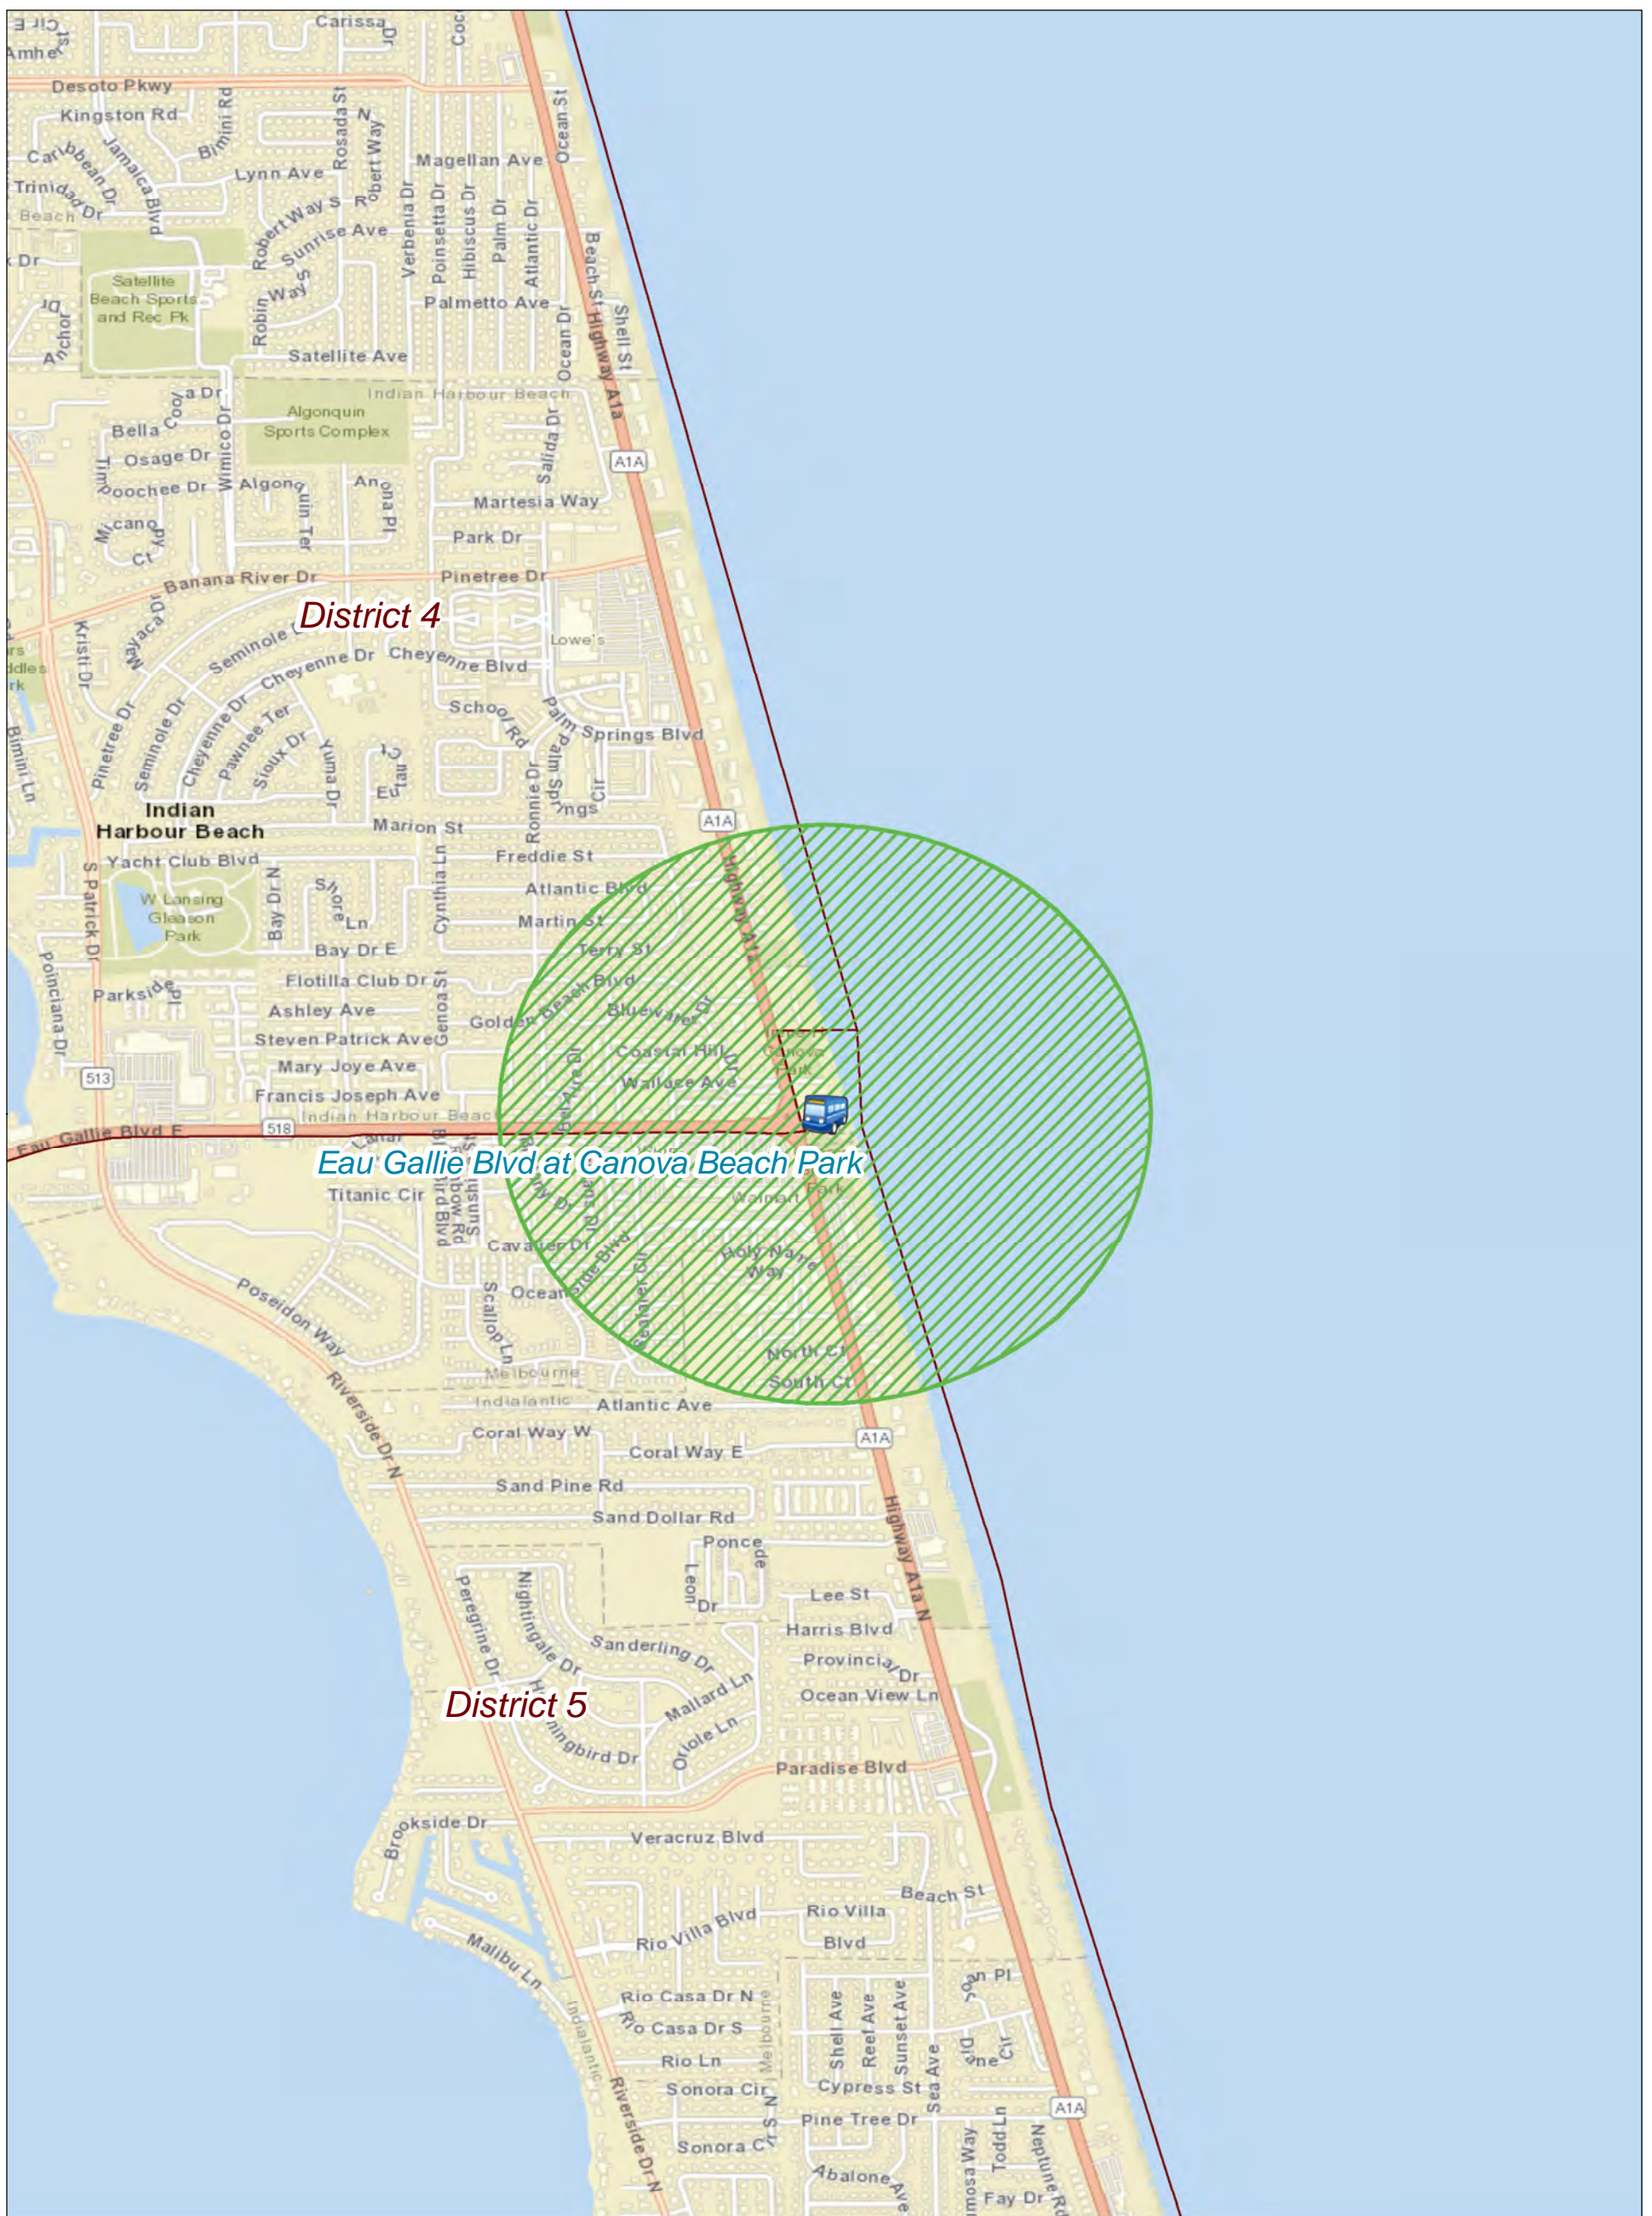

MAJOR TRANSIT STOPS

Legend

- Major Transit Stop Locations
- Major Transit Stop Half Mile Buffer
- Commission Districts

Page Index: Eau Gallie Blvd at Canova Beach Park