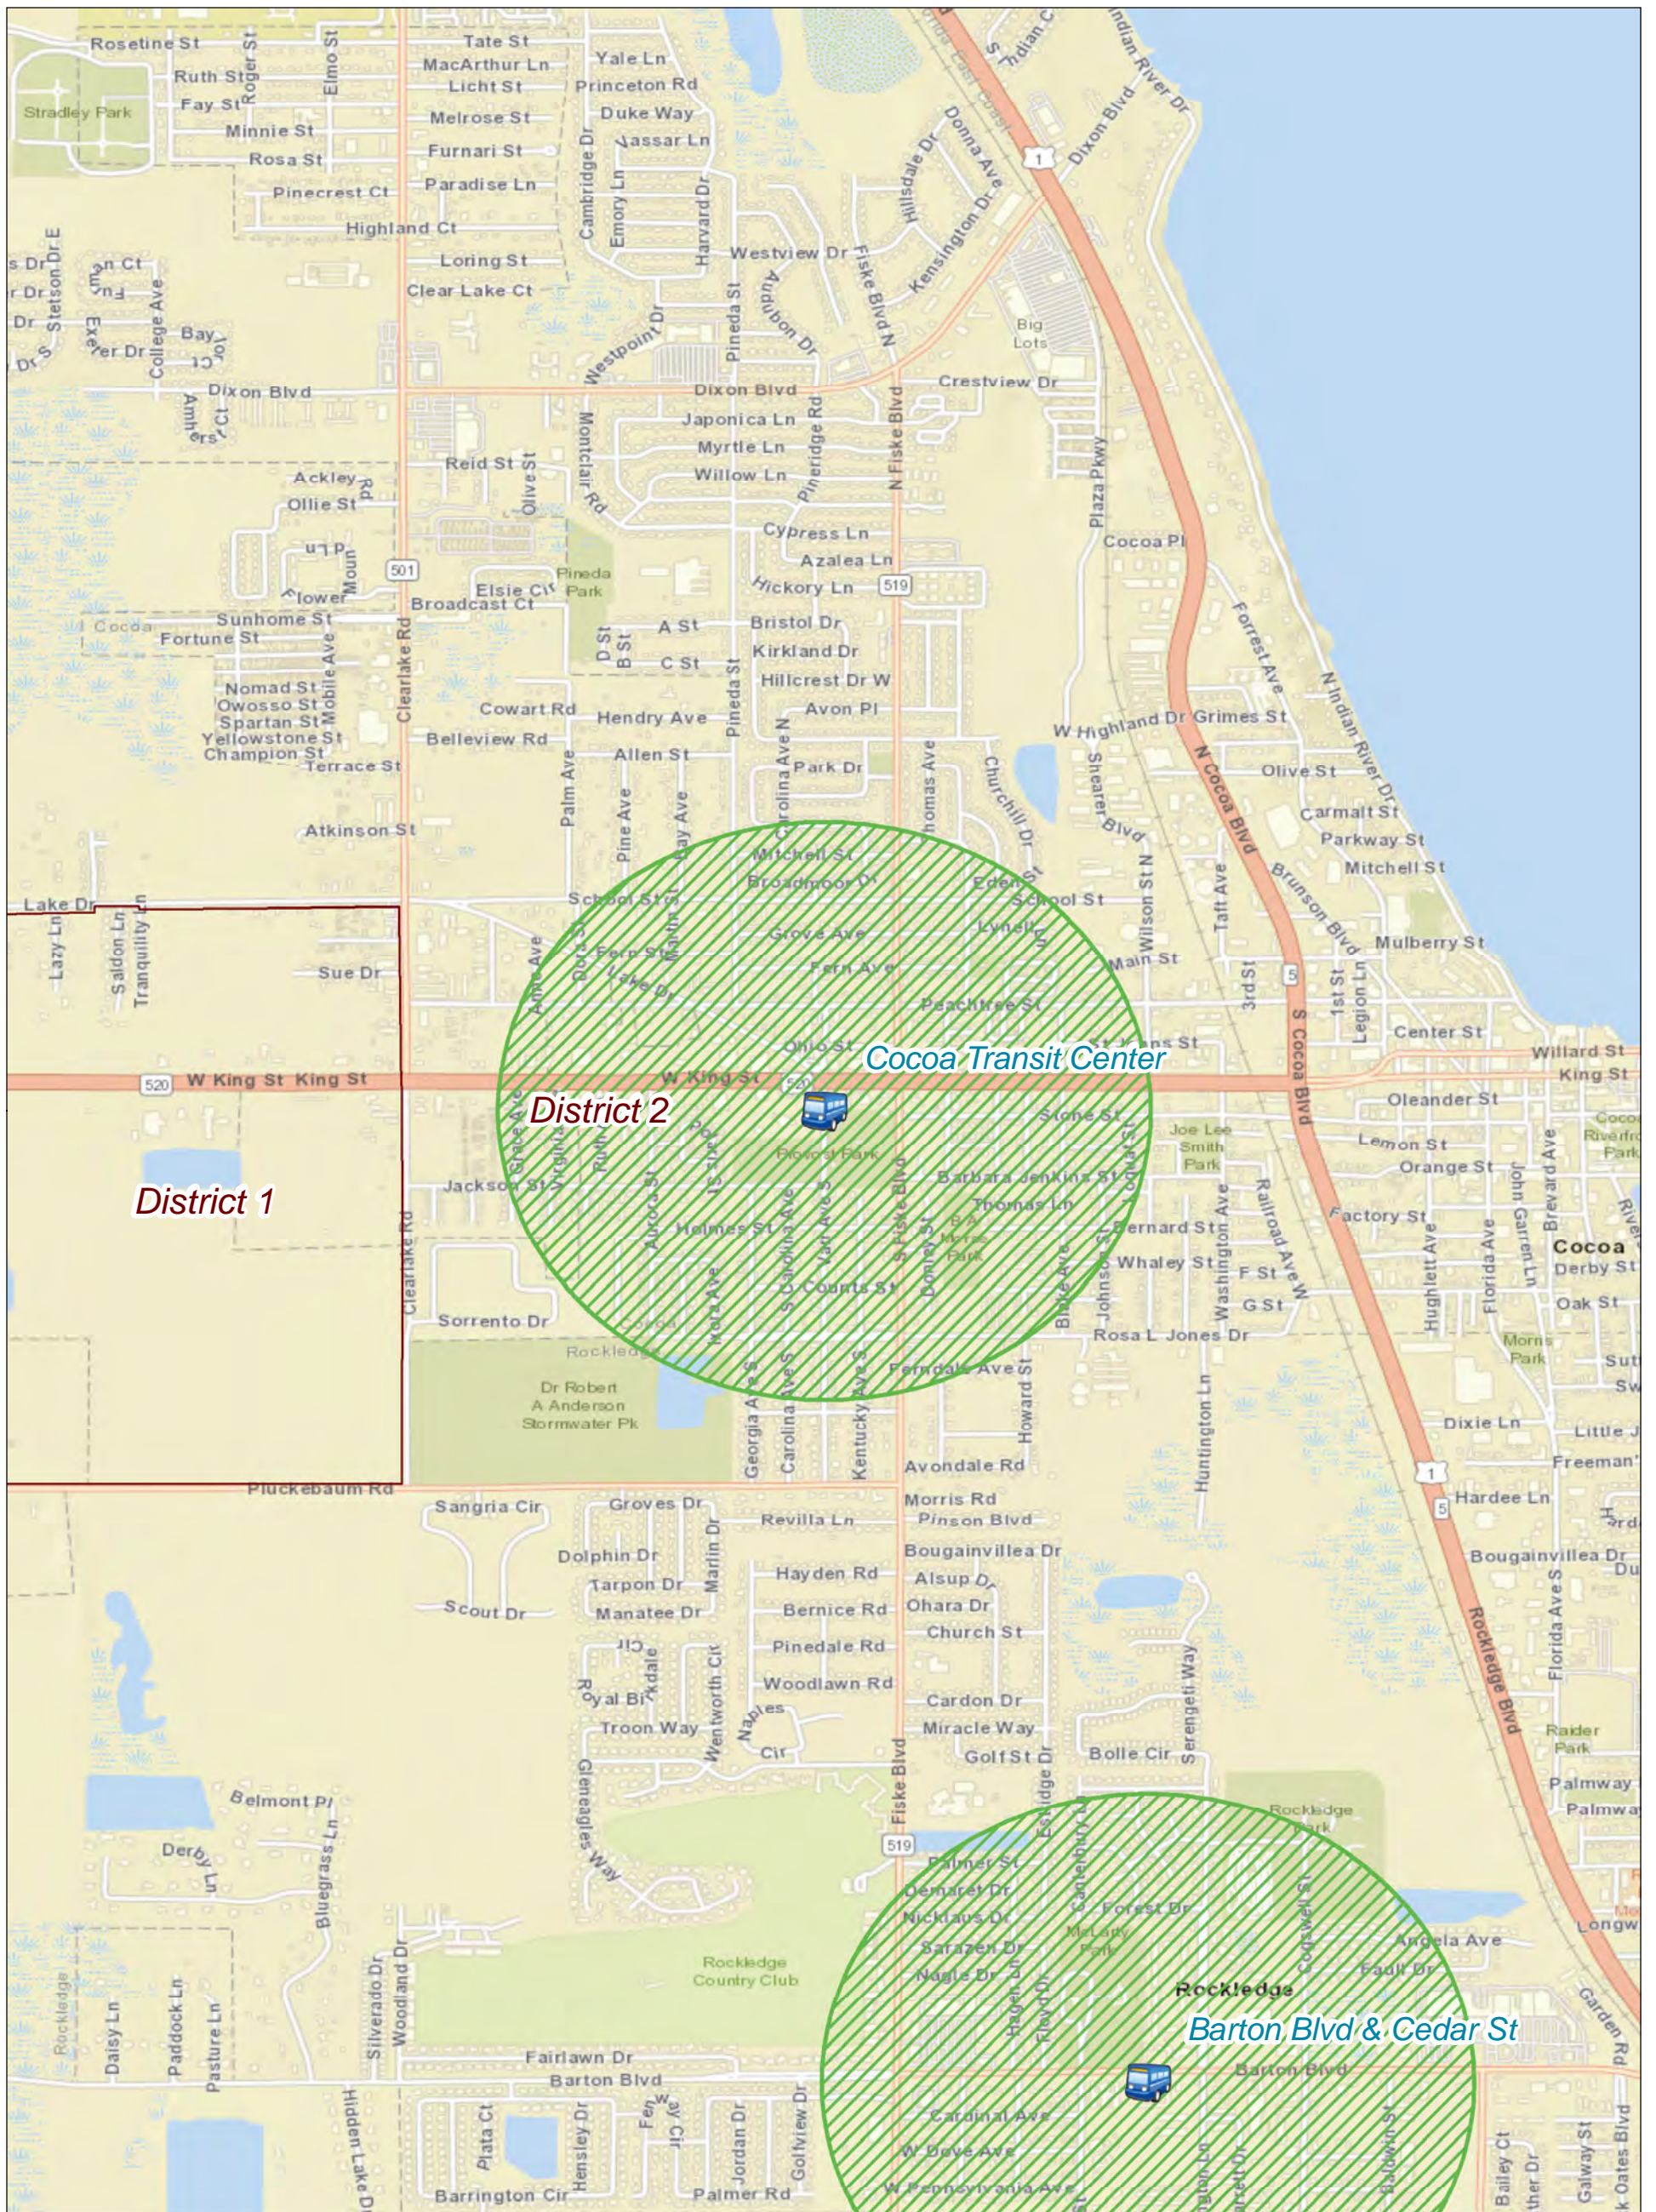

MAJOR TRANSIT STOPS

Legend

-  Major Transit Stop Locations
-  Major Transit Stop Half Mile Buffer
-  Commission Districts

Page Index: Barton Blvd & Cedar St

MAJOR TRANSIT STOPS

Legend

-  Major Transit Stop Locations
-  Major Transit Stop Half Mile Buffer
-  Commission Districts

Page Index: Cocoa Commons

MAJOR TRANSIT STOPS

Page Index: Cocoa Transit Center

Legend

-  Major Transit Stop Locations
-  Major Transit Stop Half Mile Buffer
-  Commission Districts

MAJOR TRANSIT STOPS

Legend

-  Major Transit Stop Locations
-  Major Transit Stop Half Mile Buffer
-  Commission Districts

Page Index: Eau Gallie Blvd at Canova Beach Park

MAJOR TRANSIT STOPS

Legend

-  Major Transit Stop Locations
-  Major Transit Stop Half Mile Buffer
-  Commission Districts

MAJOR TRANSIT STOPS

Page Index: Wickham Rd & Leisure Way