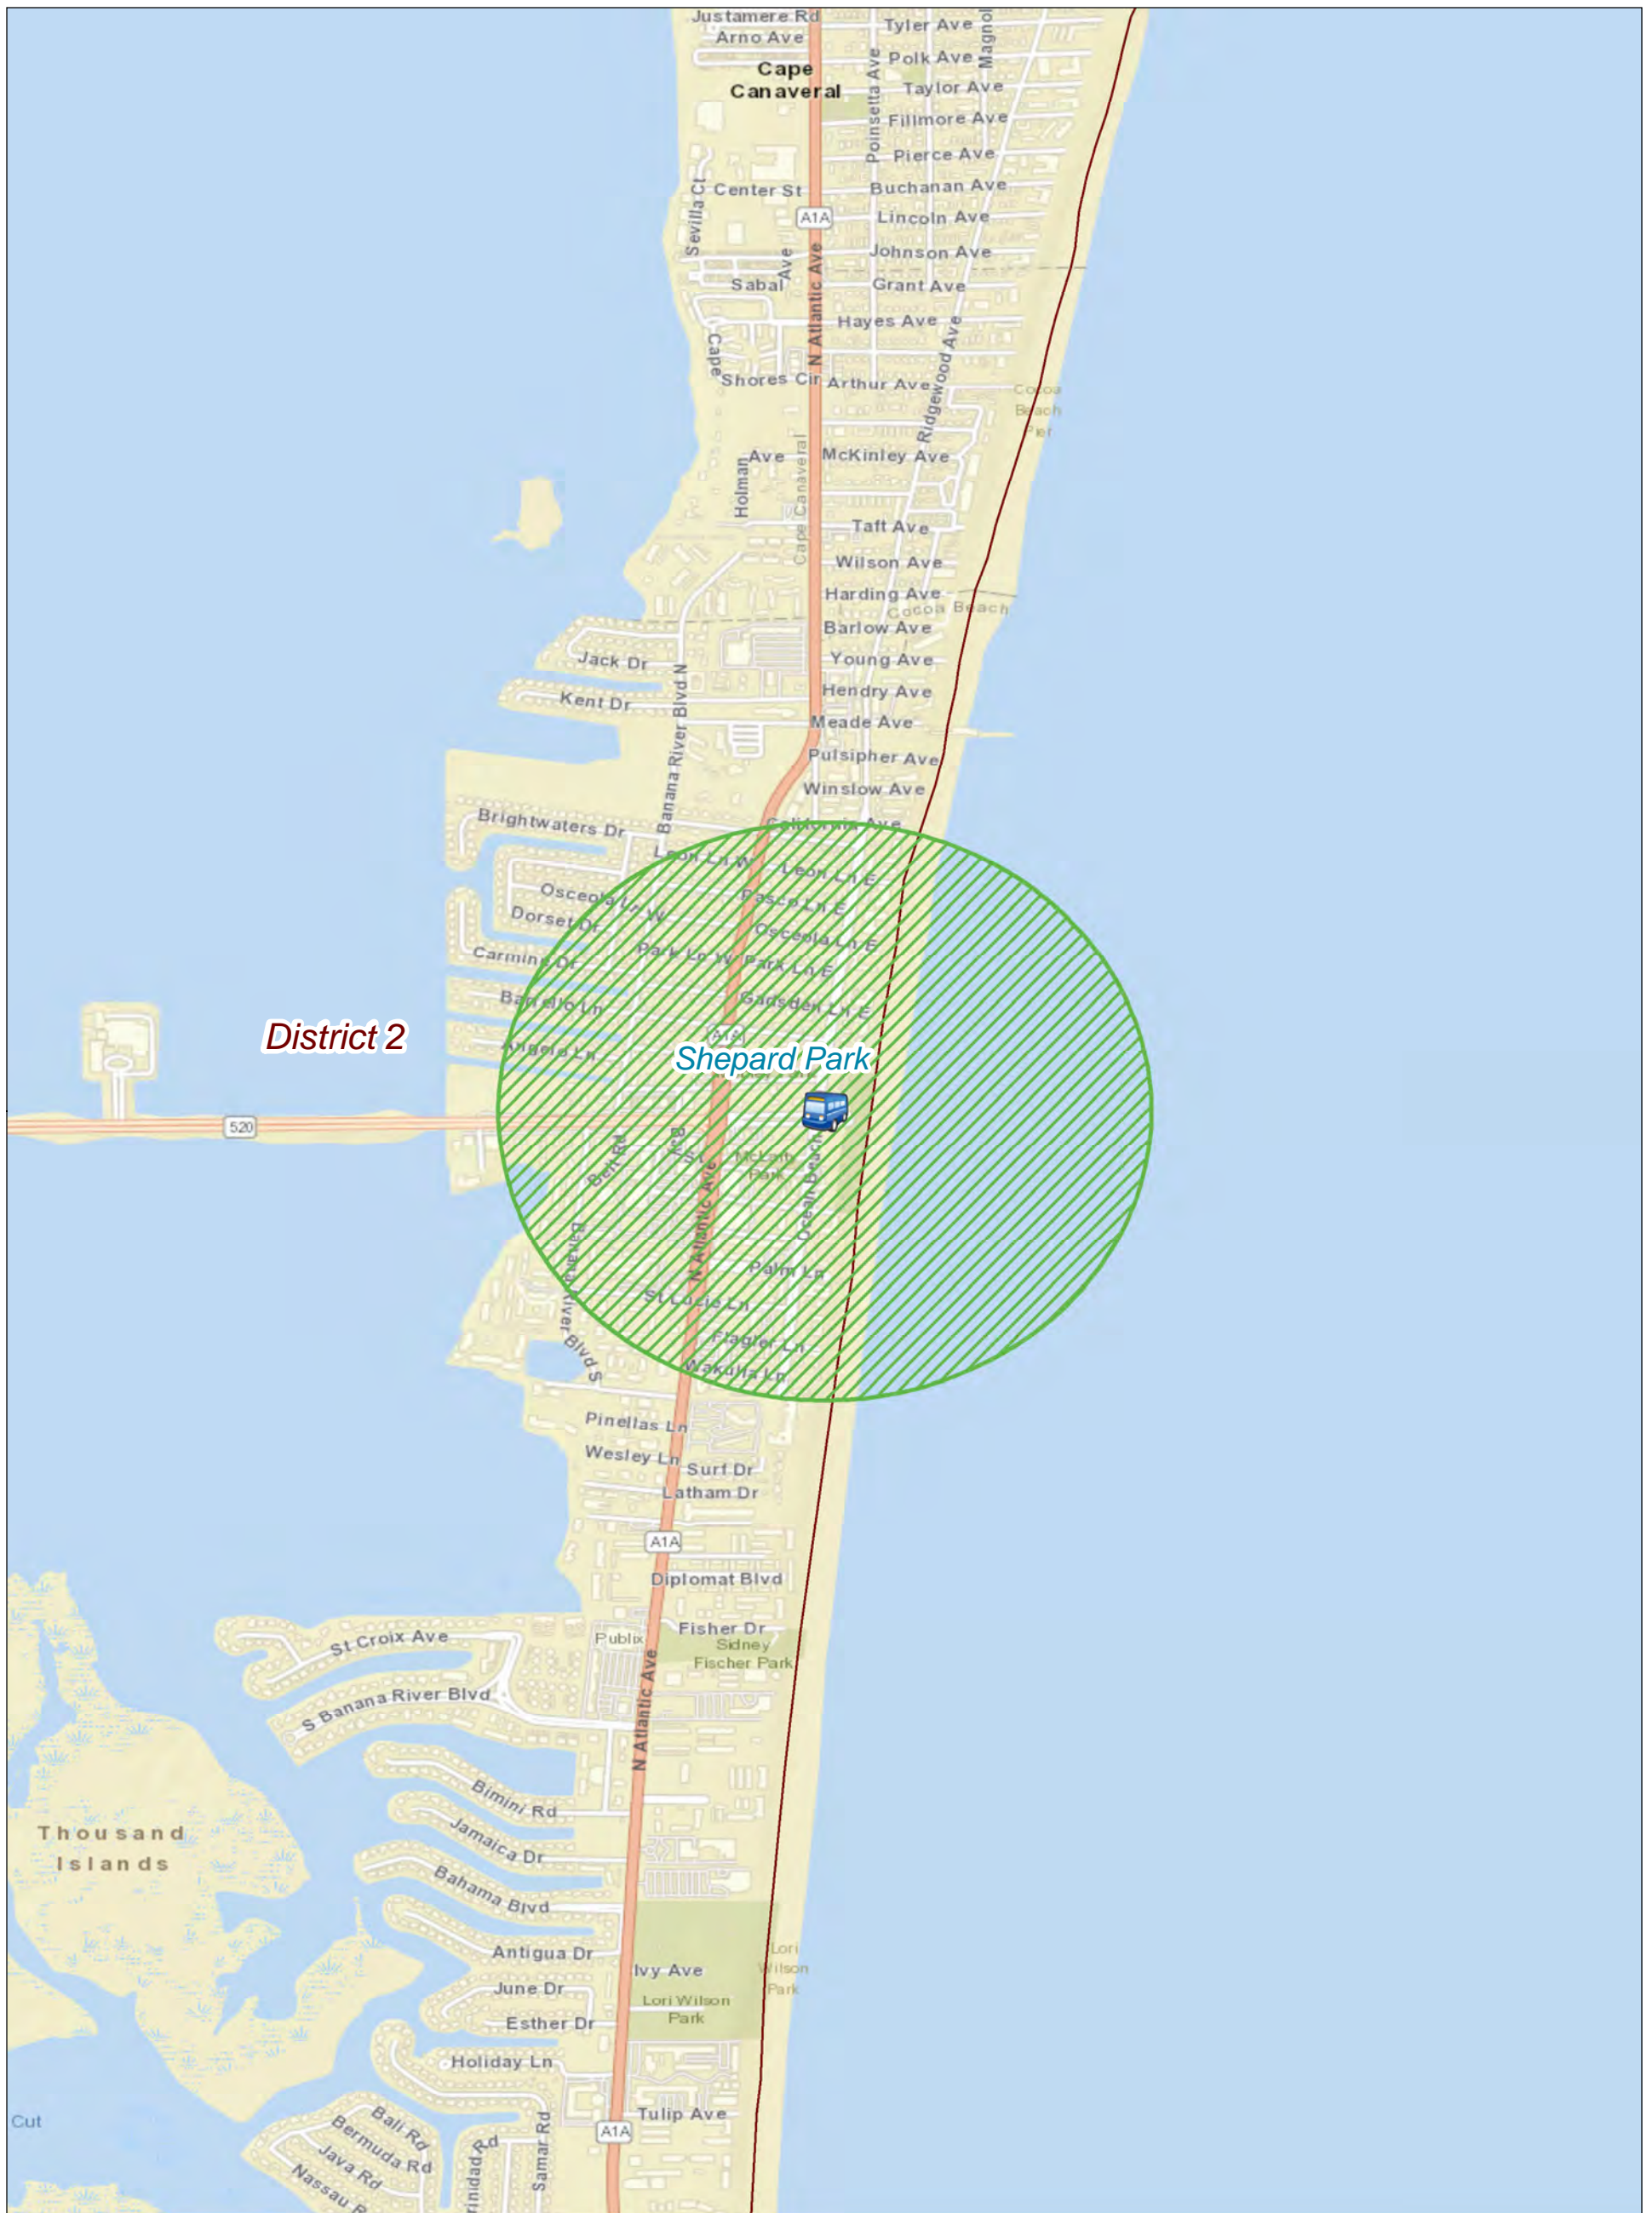

Legend

-  Major Transit Stop Locations
-  Major Transit Stop Half Mile Buffer
-  Commission Districts

MAJOR TRANSIT STOPS

Page Index: Merritt Square Mall

MAJOR TRANSIT STOPS

Legend

-  Major Transit Stop Locations
-  Major Transit Stop Half Mile Buffer
-  Commission Districts

Page Index: S Atlantic Ave / 13Th St

MAJOR TRANSIT STOPS

Legend

-  Major Transit Stop Locations
-  Major Transit Stop Half Mile Buffer
-  Commission Districts

Page Index: Shepard Park

MAJOR TRANSIT STOPS

Legend

-  Major Transit Stop Locations
-  Major Transit Stop Half Mile Buffer
-  Commission Districts

Page Index: Titus Landing

Legend

-  Major Transit Stop Locations
-  Major Transit Stop Half Mile Buffer
-  Commission Districts

MAJOR TRANSIT STOPS

Page Index: Wickham Rd & Leisure Way