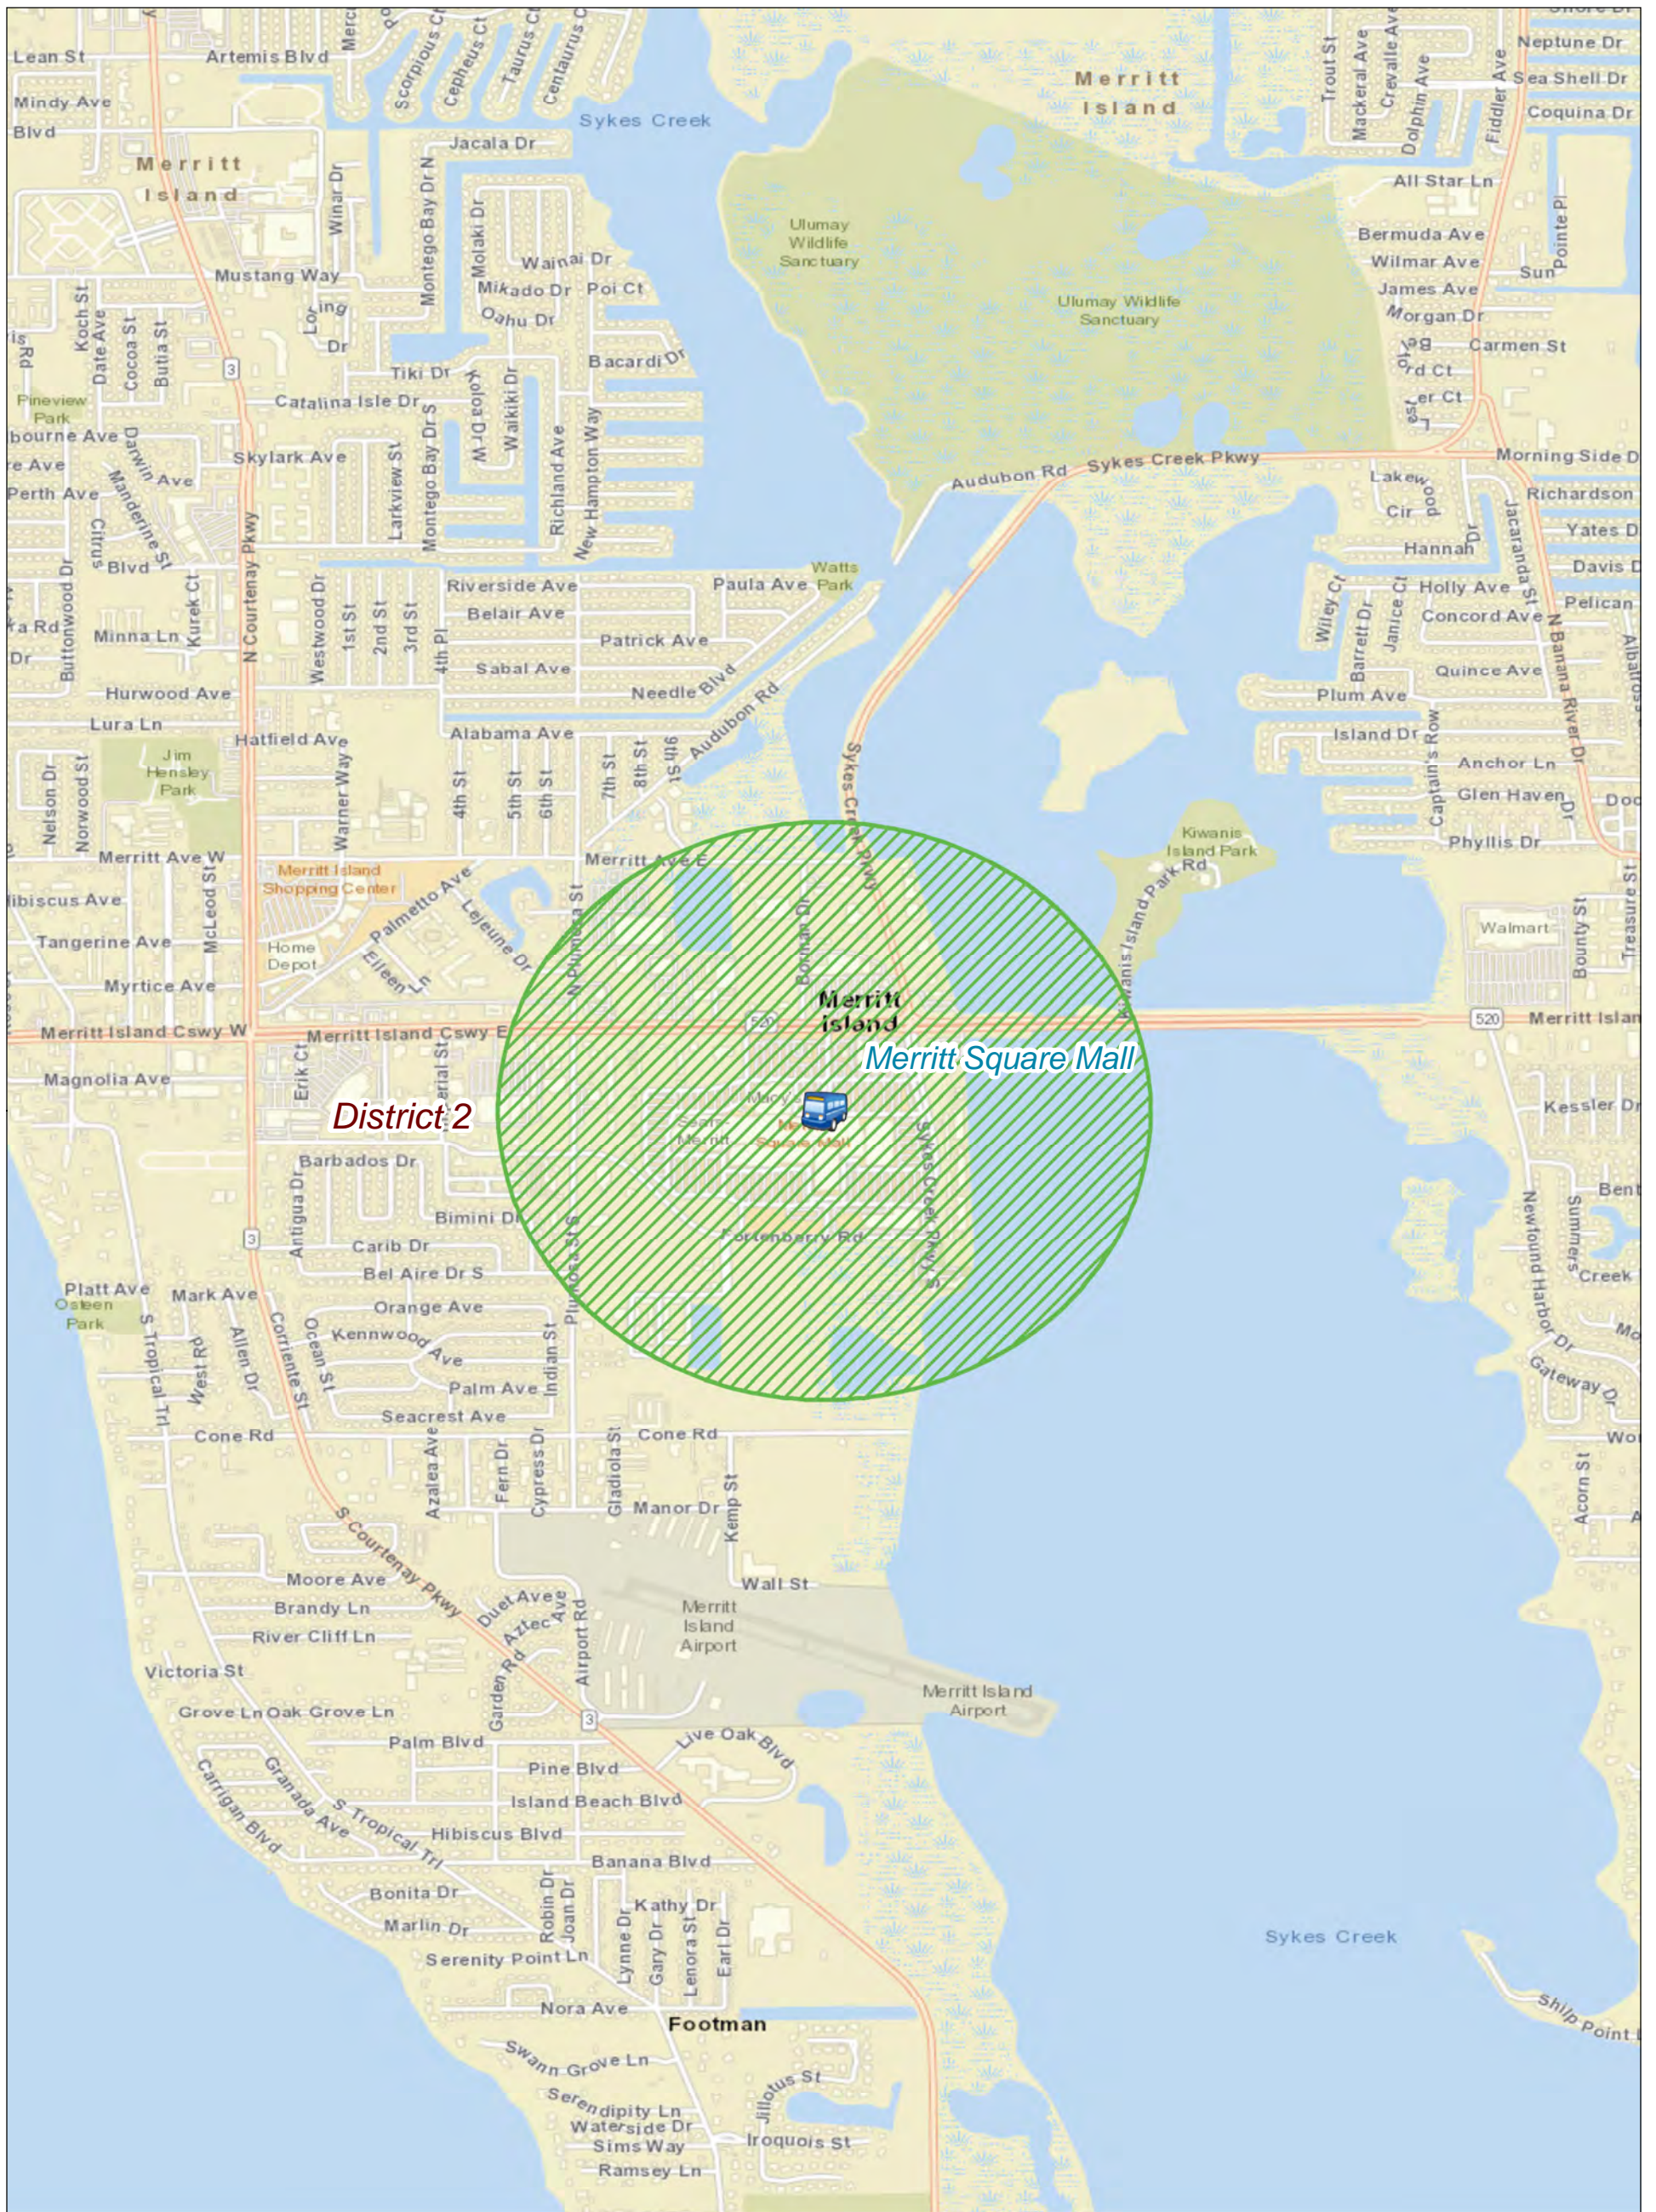

Page Index: Government Center at Viera

MAJOR TRANSIT STOPS

Legend

-  Major Transit Stop Locations
-  Major Transit Stop Half Mile Buffer
-  Commission Districts

Page Index: Hammock Landing

Legend

-  Major Transit Stop Locations
-  Major Transit Stop Half Mile Buffer
-  Commission Districts

MAJOR TRANSIT STOPS

Page Index: Melbourne International Airport

MAJOR TRANSIT STOPS

Legend

-  Major Transit Stop Locations
-  Major Transit Stop Half Mile Buffer
-  Commission Districts

Page Index: Melbourne Square Mall

Legend

-  Major Transit Stop Locations
-  Major Transit Stop Half Mile Buffer
-  Commission Districts

MAJOR TRANSIT STOPS

Page Index: Merritt Square Mall

MAJOR TRANSIT STOPS

Legend

-  Major Transit Stop Locations
-  Major Transit Stop Half Mile Buffer
-  Commission Districts

Page Index: S Atlantic Ave / 13Th St

MAJOR TRANSIT STOPS

Legend

-  Major Transit Stop Locations
-  Major Transit Stop Half Mile Buffer
-  Commission Districts

Page Index: Shepard Park

MAJOR TRANSIT STOPS

Legend