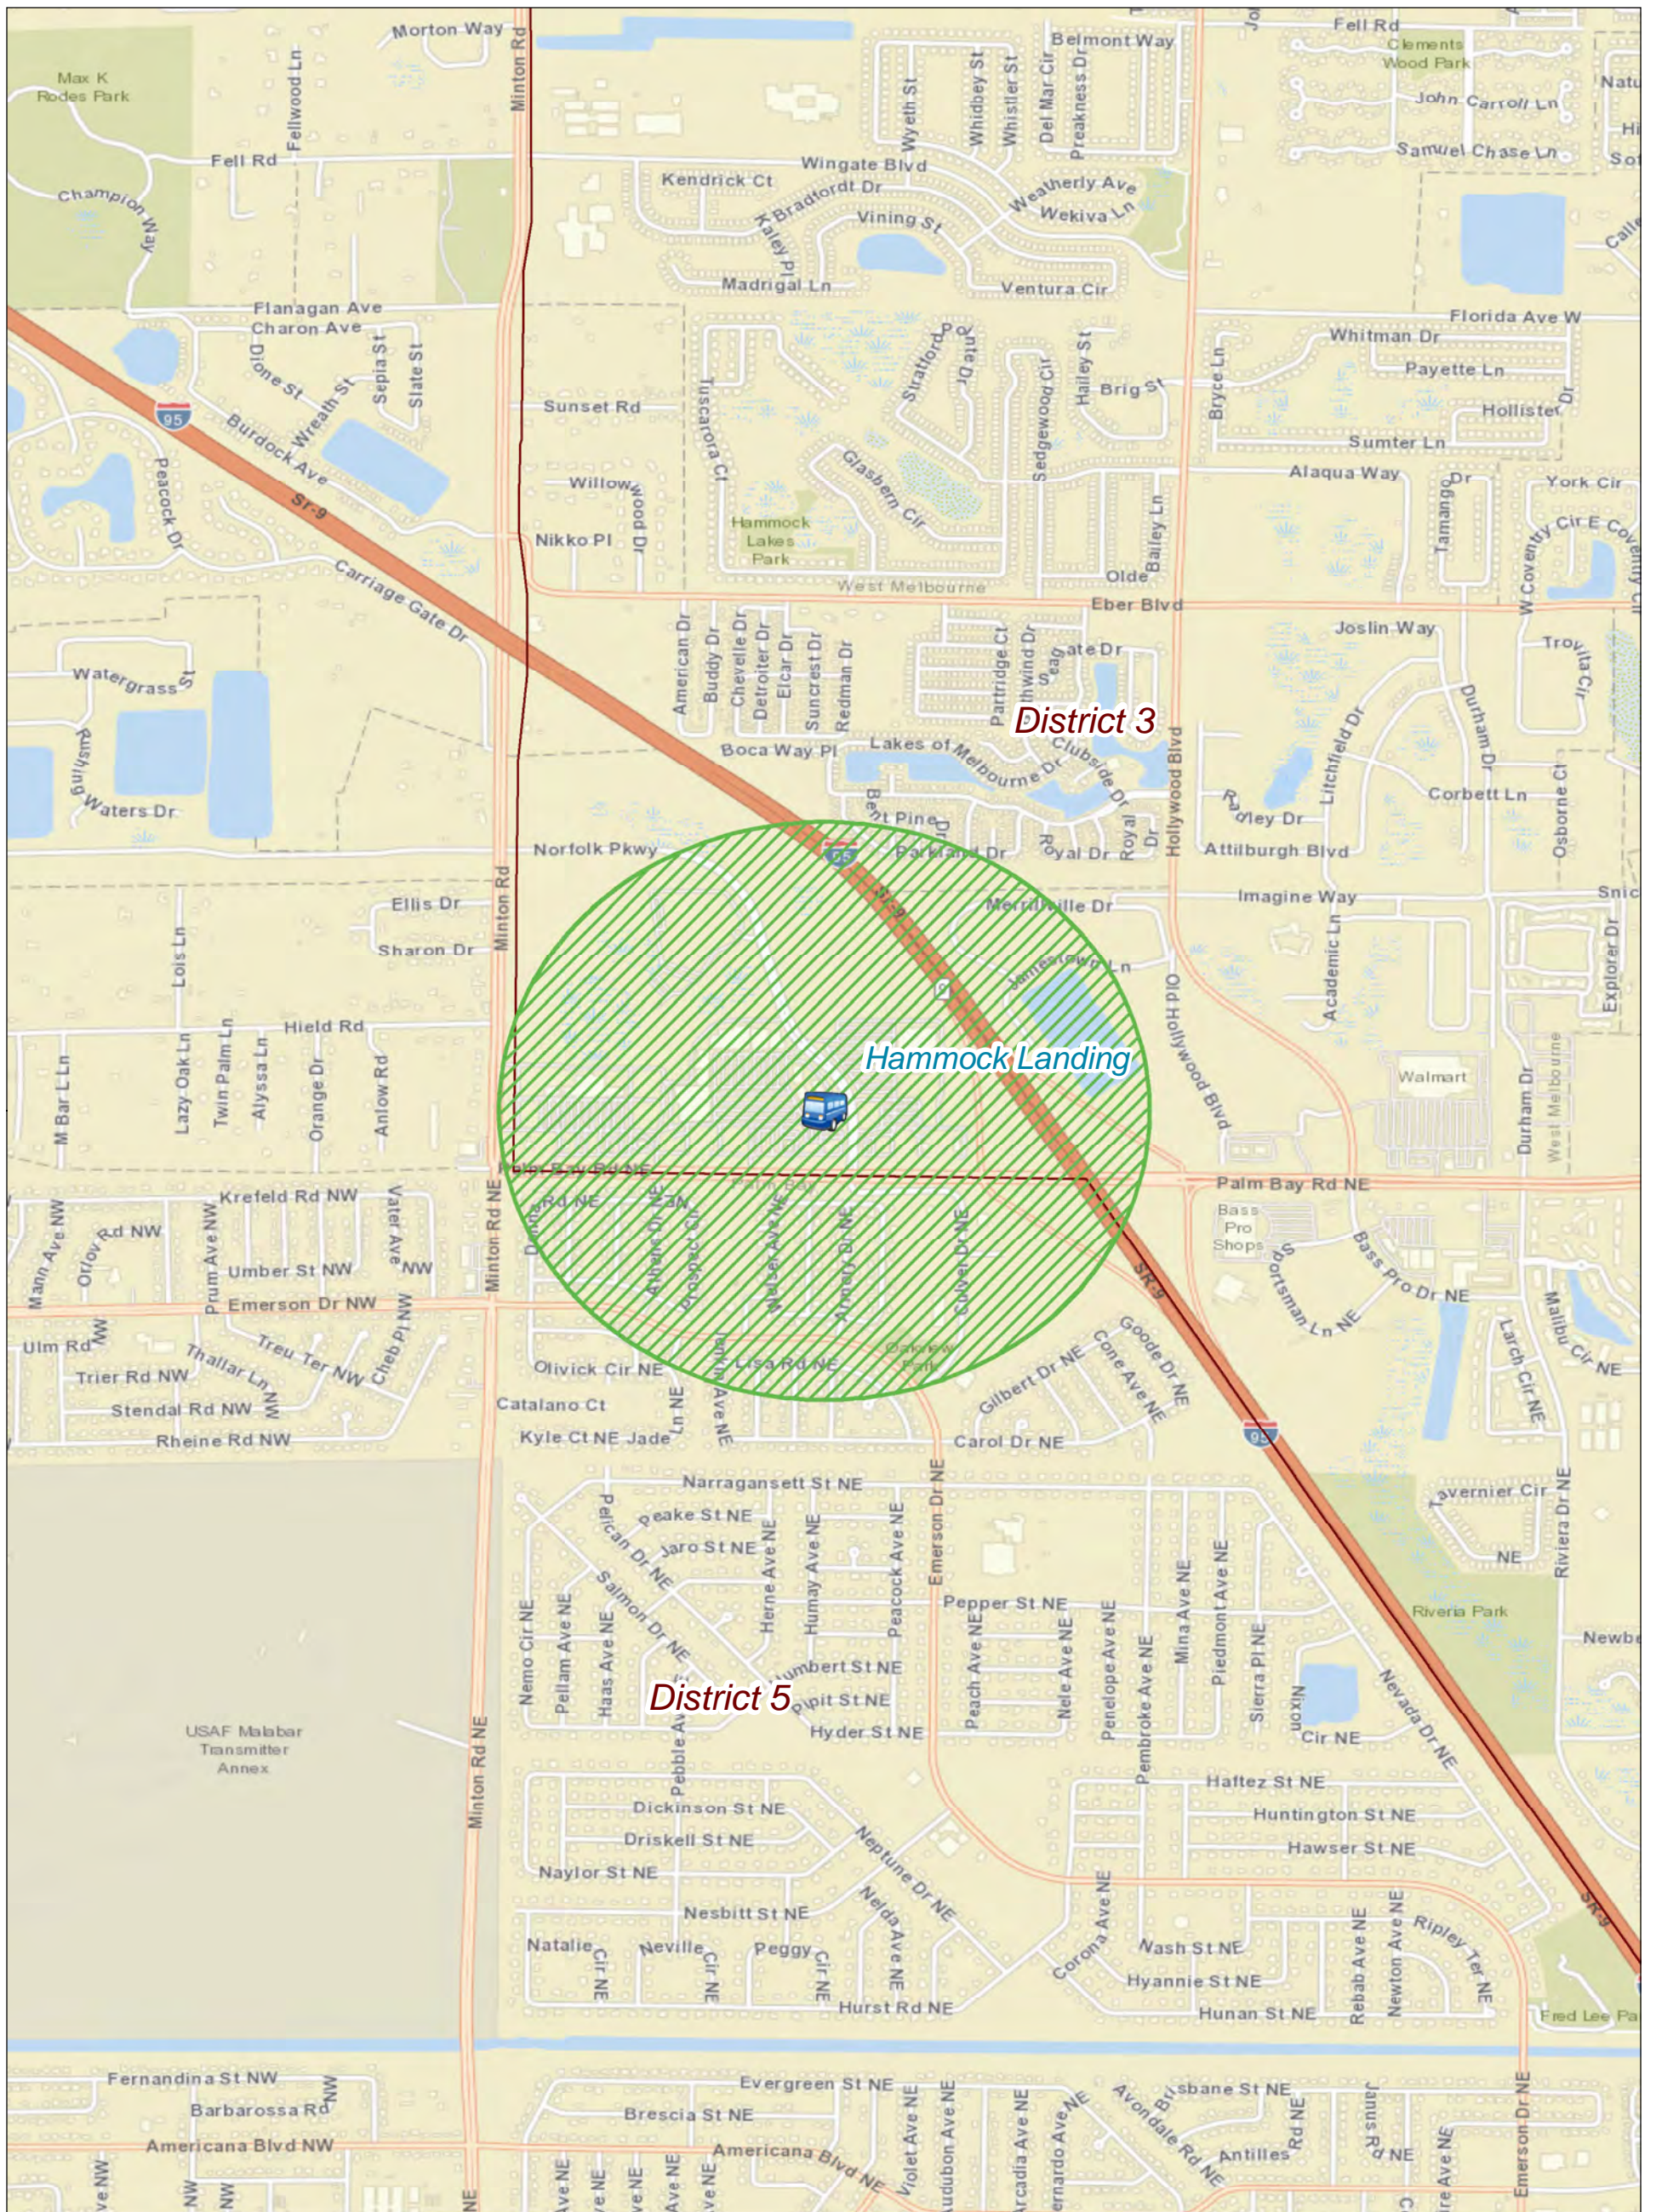

MAJOR TRANSIT STOPS

Legend

- Major Transit Stop Locations
- Major Transit Stop Half Mile Buffer
- Commission Districts

Page Index: Hammock Landing