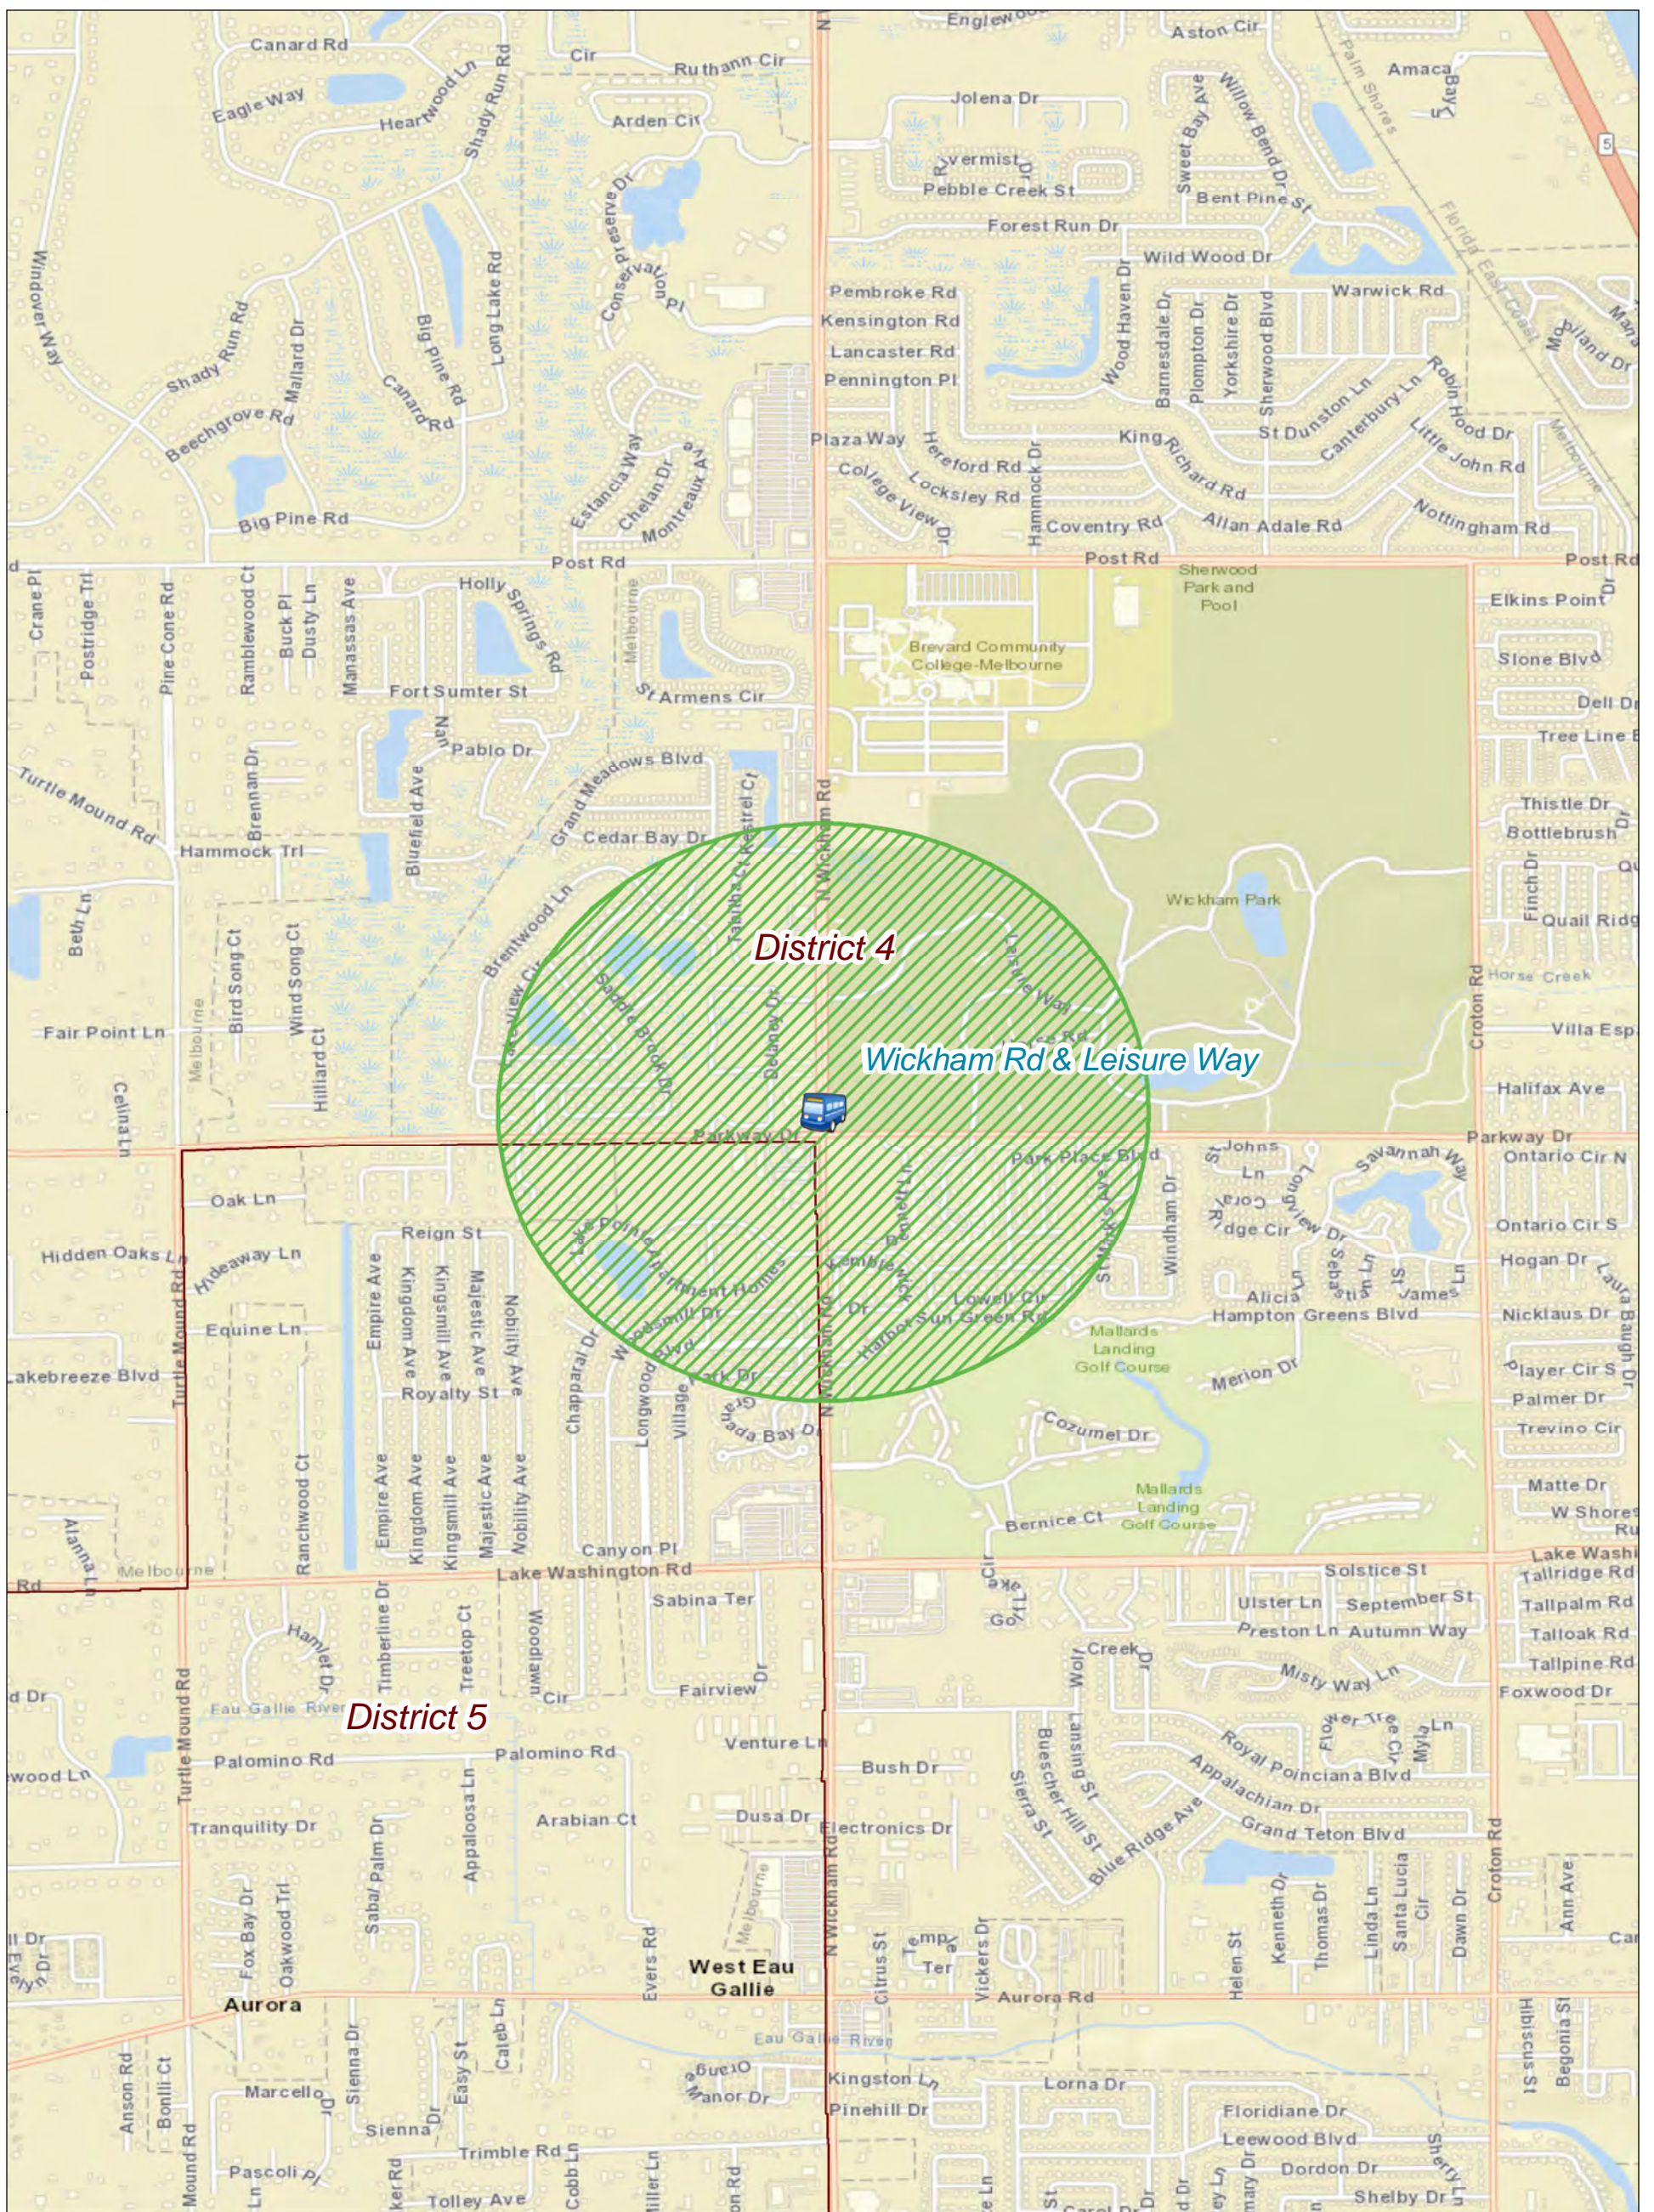

Legend

-  Major Transit Stop Locations
-  Major Transit Stop Half Mile Buffer
-  Commission Districts

MAJOR TRANSIT STOPS

Page Index: Merritt Square Mall

MAJOR TRANSIT STOPS

Legend

-  Major Transit Stop Locations
-  Major Transit Stop Half Mile Buffer
-  Commission Districts

Page Index: S Atlantic Ave / 13Th St

MAJOR TRANSIT STOPS

Legend

-  Major Transit Stop Locations
-  Major Transit Stop Half Mile Buffer
-  Commission Districts

Page Index: Shepard Park

MAJOR TRANSIT STOPS

Legend

-  Major Transit Stop Locations
-  Major Transit Stop Half Mile Buffer
-  Commission Districts

Page Index: Titus Landing

Legend

-  Major Transit Stop Locations
-  Major Transit Stop Half Mile Buffer
-  Commission Districts

MAJOR TRANSIT STOPS

Page Index: Wickham Rd & Leisure Way