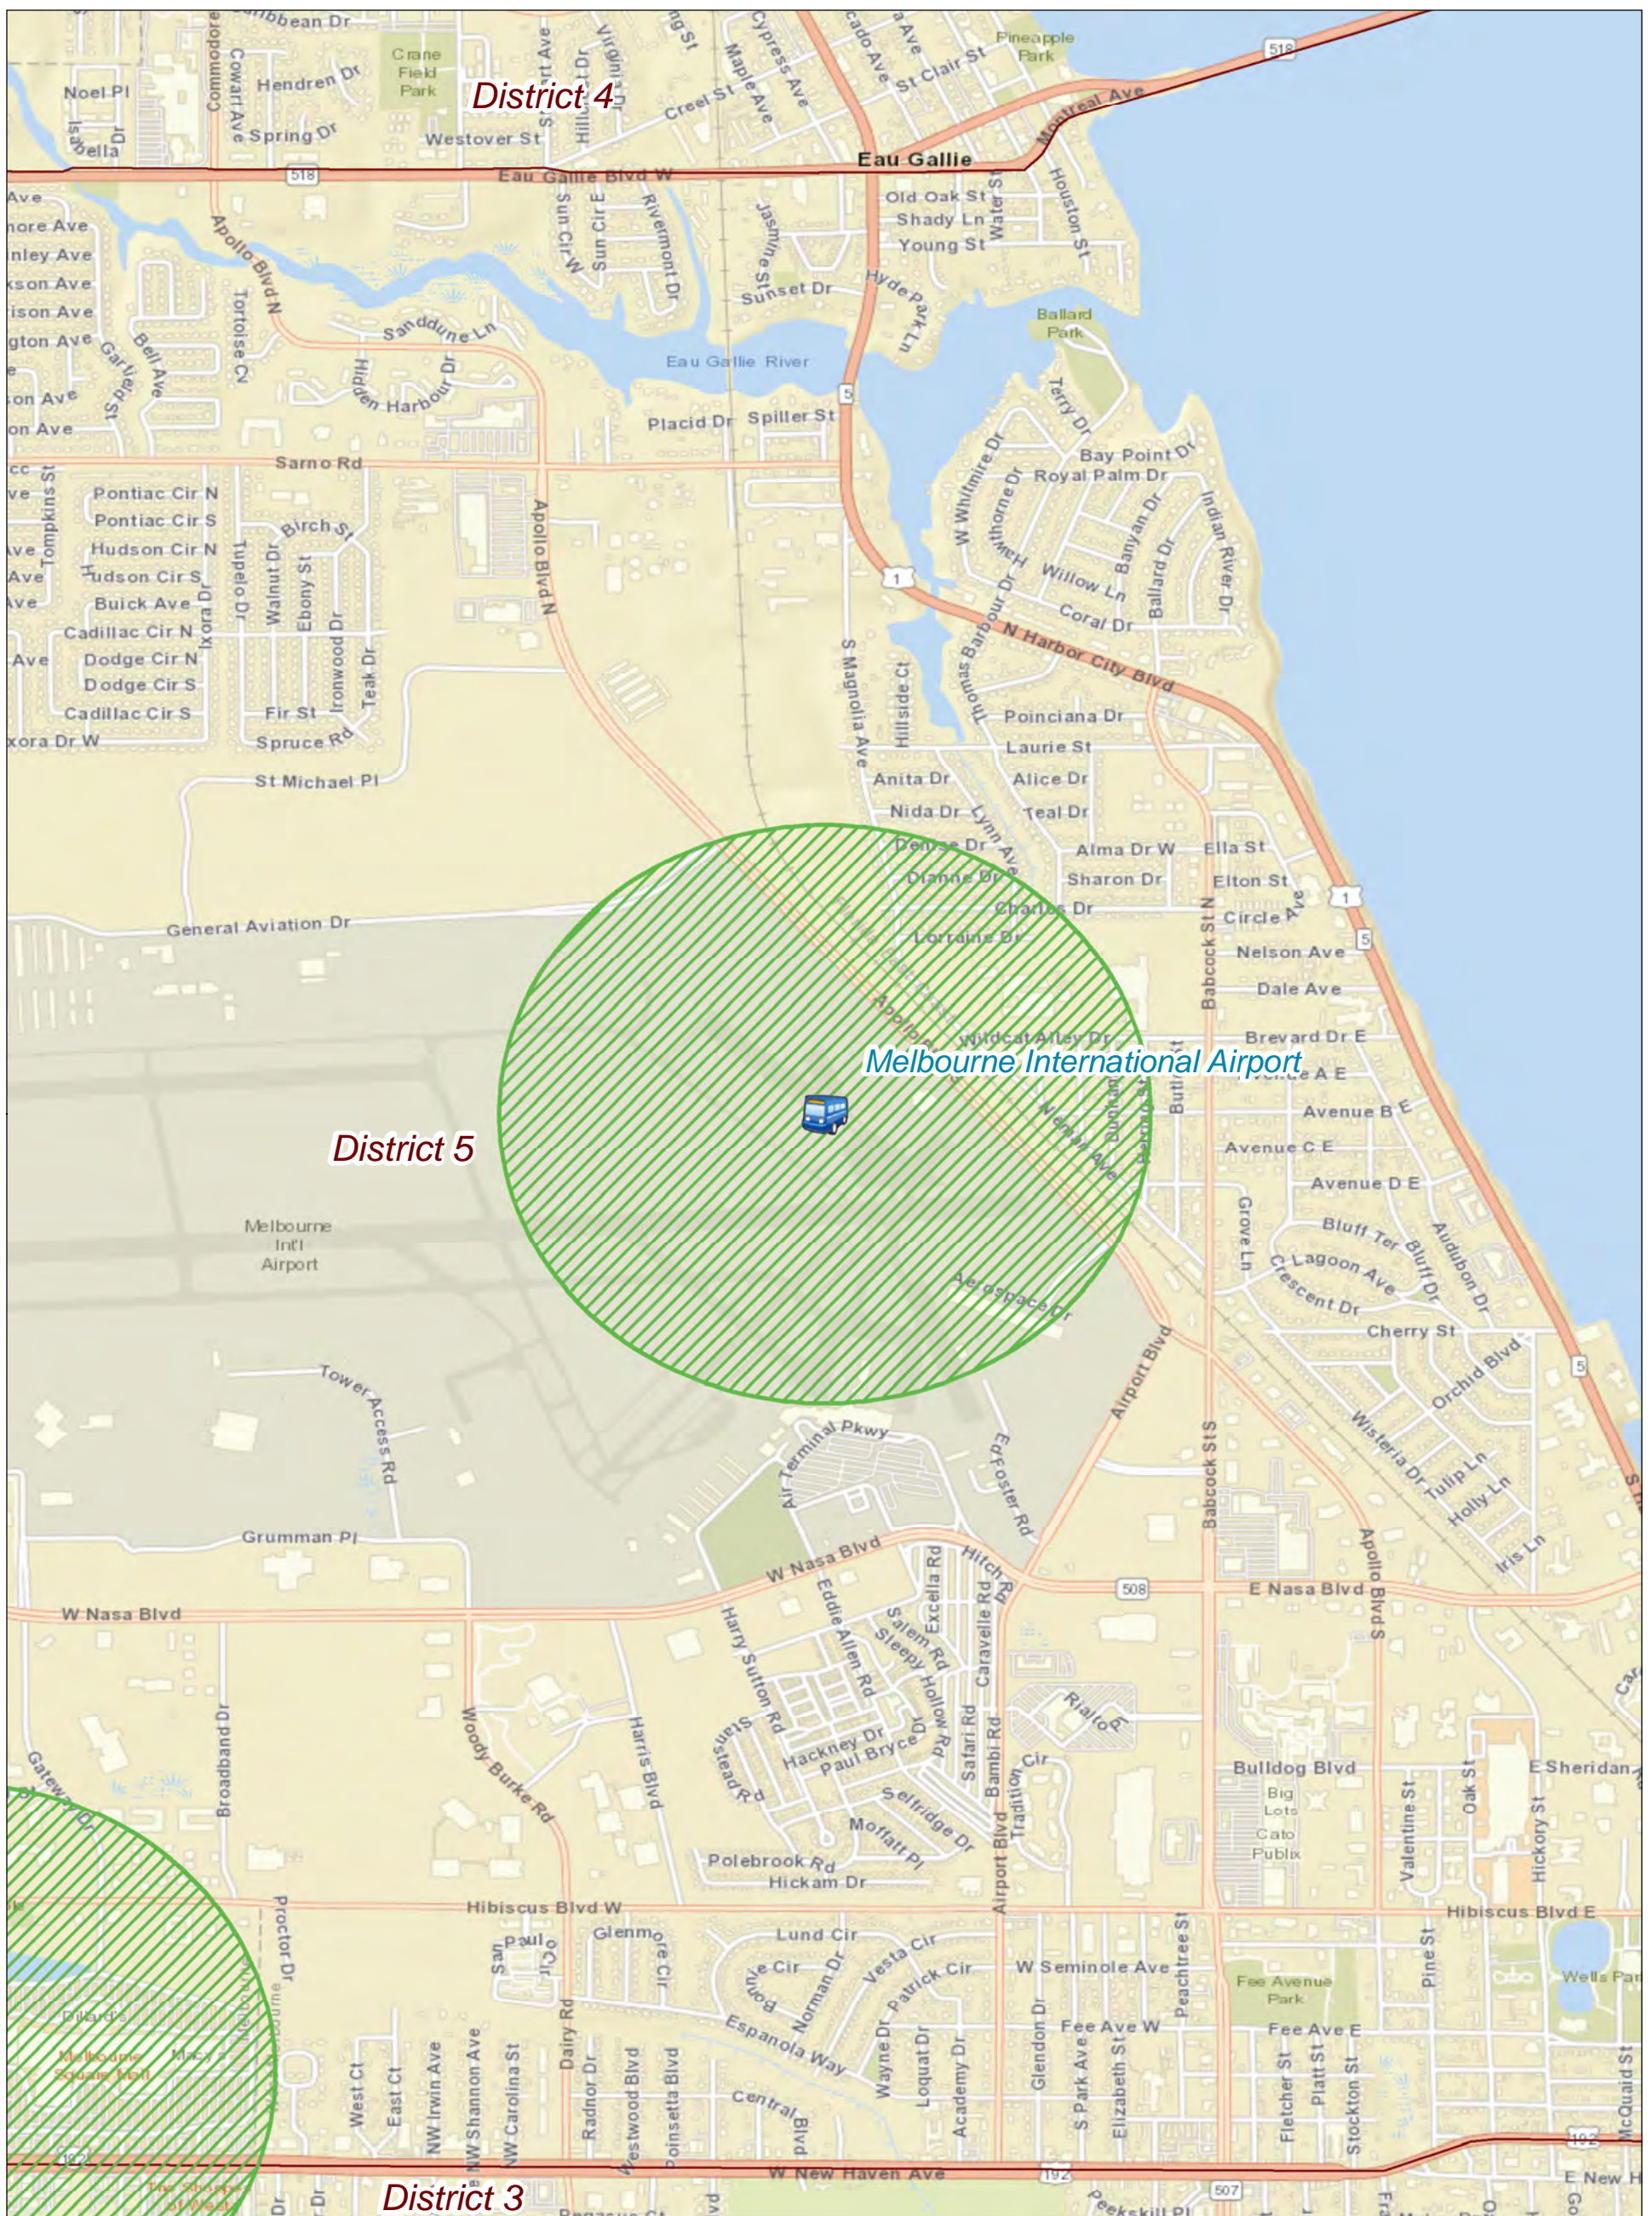

Legend

- Major Transit Stop Locations
- Major Transit Stop Half Mile Buffer
- Commission Districts

MAJOR TRANSIT STOPS

Page Index: Melbourne International Airport