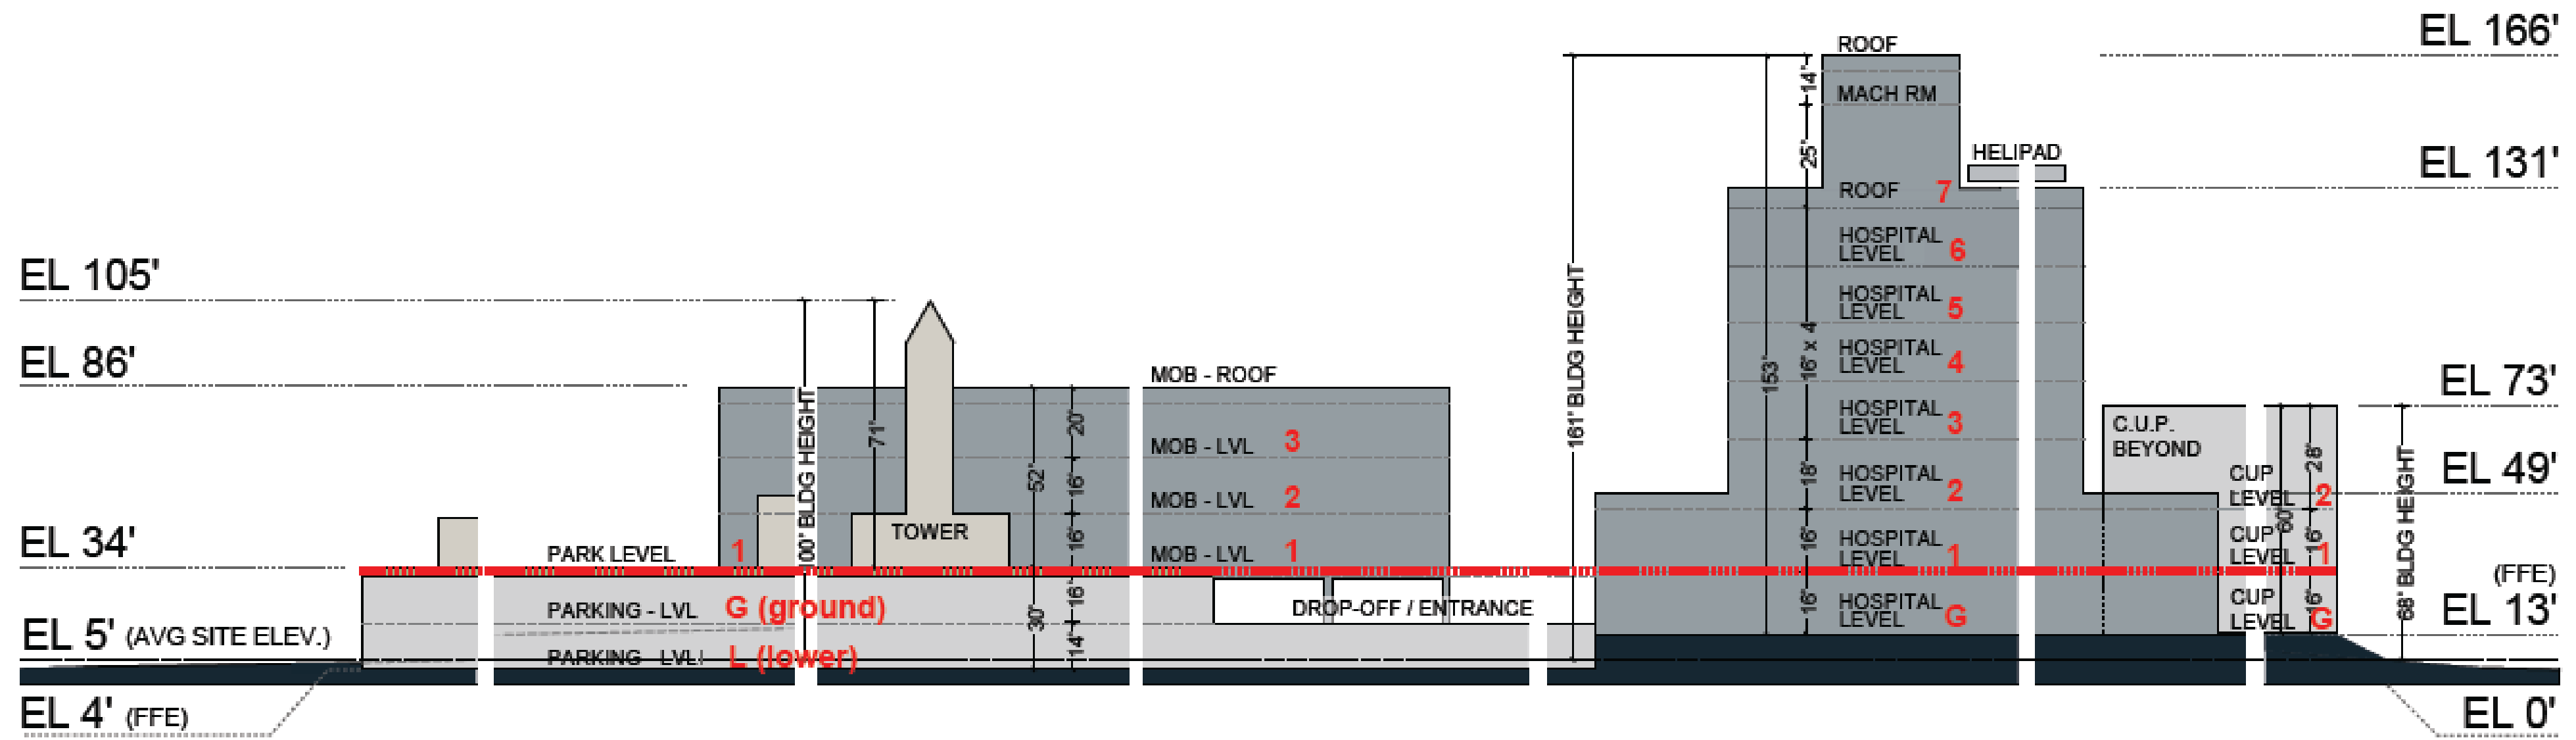

Coffee Bar

Concierge

Medical Office Building

Fitness Center

Education Center

375'-0"

170'-11"

520

Site Section

DRAFT

DRAFT

DRAFT

DRAFT

DRAFT

DRAFT

Medical Office Building